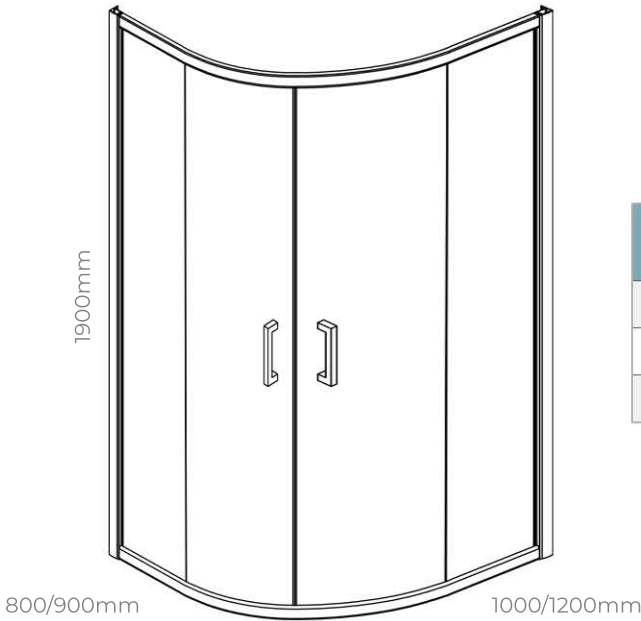

**Offset Quadrant Shower Enclosure**

- 6mm easy clean glass.
- Adjustable profile.
- 1900mm high.
- 3 sizes to choose from.
- Stainless steel handles.
- Rollers preinstalled.
- Universal doors.

**Product Dimensions**

Size	Size	Adjustment inc. Wall Profile (mm)
800	1000x800	965-995 x 765-795
900	1200x800	1165-1195 x 765-795
1000	1200x900	1165-1195 x 865-795

The information contained on this page was correct at date of issue. Fitting dimensions are provided as a guide only. Some variation may occur due to manufacturing tolerances. We pursue a policy of continuing improvement in design and performance of our products and so reserve the right to change specifications without prior notice. All sizes are listed as accurate as possible however they can vary slightly. Please allow a variant of approx 10-20mm on certain products.