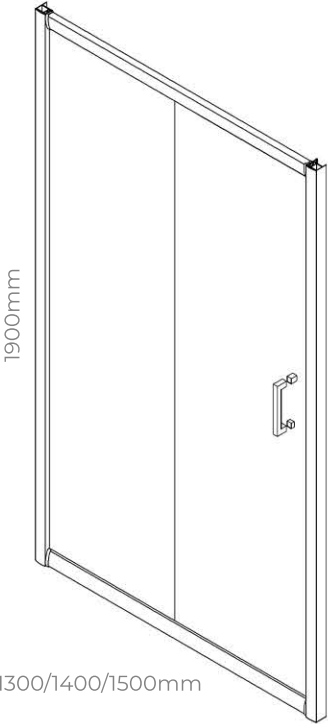

**Sliding Shower Enclosure**

- 6mm easy clean glass.
- Adjustable profile.
- 1900mm high.
- 7 sizes to choose from.
- Stainless steel handles.
- Rollers preinstalled.
- Universal doors.

**Product Dimensions**

Size	Adjustment inc. Wall Profile (mm)
1000	935-995
1050	985-1045
1100	1035-1095
1200	1135-1195
1300	1235-1295
1400	1335-1395
1500	1435-1495

The information contained on this page was correct at date of issue. Fitting dimensions are provided as a guide only. Some variation may occur due to manufacturing tolerances. We pursue a policy of continuing improvement in design and performance of our products and so reserve the right to change specifications without prior notice. All sizes are listed as accurate as possible however they can vary slightly. Please allow a variant of approx 10-20mm on certain products.