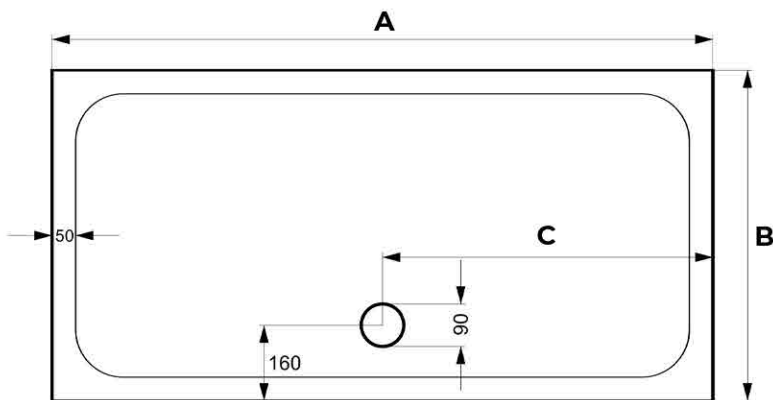

**Showering**

**Purestone Slimline Shower Trays**

- Slimline 35mm height.
- ABS capped stone resin.
- Optional riser leg and panel pack.
- CE CERT: BS EN 14527 - Class 1 Shower Tray

**Product Dimensions**

Product Code	A	B	C
ATPSTR1480	1400mm	800mm	700mm
ATPSTR1490	1400mm	900mm	700mm
ATPSTR1580	1500mm	800mm	750mm
ATPSTR1590	1500mm	900mm	750mm
ATPSTR1780	1700mm	800mm	850mm
ATPSTR1790	1700mm	900mm	850mm

The information contained on this page was correct at date of issue. Fitting dimensions are provided as a guide only. Some variation may occur due to manufacturing tolerances. We pursue a policy of continuing improvement in design and performance of our products and so reserve the right to change specifications without prior notice. All sizes are listed as accurate as possible however they can vary slightly. Please allow a variant of approx 10-20mm on certain products.