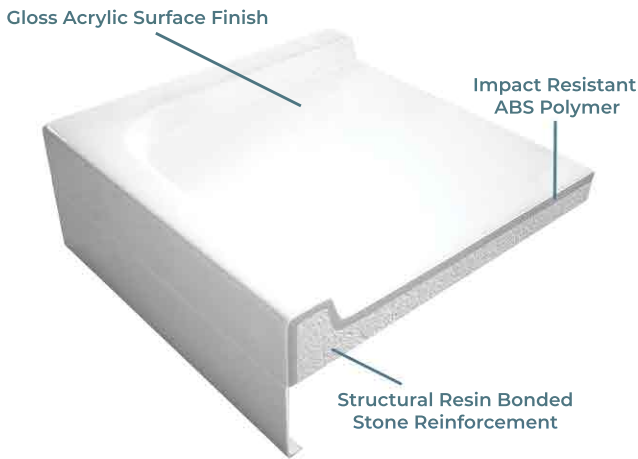

**Showering**

**Purestone Slimline Shower Trays**

- Slimline 35mm height.
- ABS capped stone resin.
- Optional riser leg and panel pack.
- CE CERT: BS EN 14527 - Class 1 Shower Tray

**Product Dimensions**

Product Code	A	B	C
ATPSTR1480	1400mm	800mm	700mm
ATPSTR1490	1400mm	900mm	700mm
ATPSTR1580	1500mm	800mm	750mm
ATPSTR1590	1500mm	900mm	750mm
ATPSTR1780	1700mm	800mm	850mm
ATPSTR1790	1700mm	900mm	850mm

The information contained on this page was correct at date of issue. Fitting dimensions are provided as a guide only. Some variation may occur due to manufacturing tolerances. We pursue a policy of continuing improvement in design and performance of our products and so reserve the right to change specifications without prior notice. All sizes are listed as accurate as possible however they can vary slightly. Please allow a variant of approx 10-20mm on certain products.