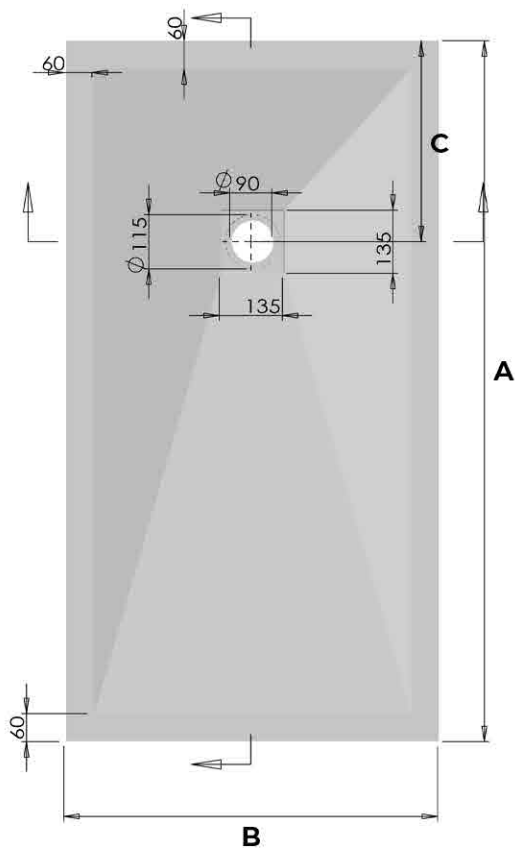

Rectangular Slate Shower Tray

- Available in both white & anthracite.
- 30mm in height (recessable)
- Integrated waste.
- Slate surface antislip.
- Fast flow waste included.
- CE approved.

Product Dimensions

Product Code	A	B	C
ATSST1080 A/W	1000mm	800mm	310mm
ATSST1090 A/W	1000mm	900mm	310mm
ATSST1280 A/W	1200mm	800mm	310mm
ATSST1290 A/W	1200mm	900mm	310mm
ATSST1480 A/W	1400mm	800mm	430mm
ATSST1490 A/W	1400mm	900mm	430mm
ATSST1580 A/W	1500mm	800mm	430mm
ATSST1590 A/W	1500mm	900mm	430mm
ATSST1780 A/W	1700mm	800mm	430mm
ATSST1790 A/W	1700mm	900mm	430mm
ATSST1880 A/W	1800mm	800mm	430mm
ATSST1890 A/W	1800mm	900mm	430mm
ATSST1980 A/W	1900mm	800mm	430mm
ATSST1990 A/W	1900mm	900mm	430mm
ATSST2080 A/W	2000mm	800mm	430mm
ATSST2090 A/W	2000mm	900mm	430mm

The information contained on this page was correct at date of issue. Fitting dimensions are provided as a guide only. Some variation may occur due to manufacturing tolerances. We pursue a policy of continuing improvement in design and performance of our products and so reserve the right to change specifications without prior notice. All sizes are listed as accurate as possible however they can vary slightly. Please allow a variant of approx 10-20mm on certain products.