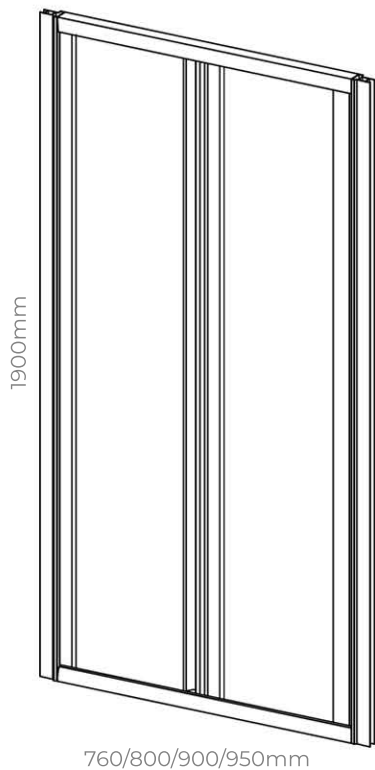

**Bifold Shower Enclosure**

- 6mm easy clean glass.
- Adjustable profile.
- 1900mm high.
- 5 sizes to choose from.
- Stainless steel handles.
- Rollers preinstalled.
- Universal doors.

**Product Dimensions**

Size	Adjustment inc. Wall Profile (mm)
760	695-755
800	735-795
900	835-895
950	885-845

The information contained on this page was correct at date of issue. Fitting dimensions are provided as a guide only. Some variation may occur due to manufacturing tolerances. We pursue a policy of continuing improvement in design and performance of our products and so reserve the right to change specifications without prior notice. All sizes are listed as accurate as possible however they can vary slightly. Please allow a variant of approx 10-20mm on certain products.