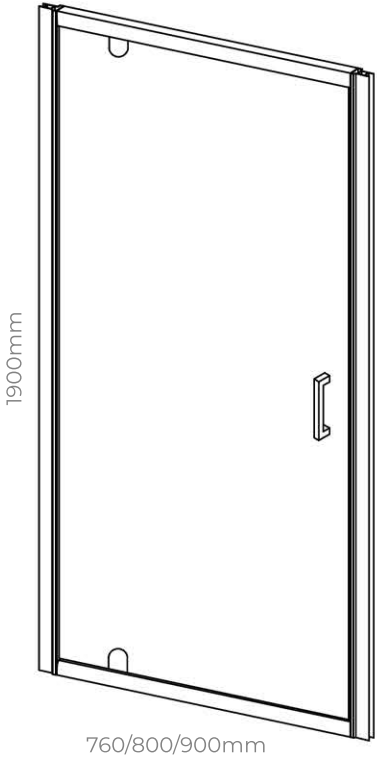

Showering

Pivot Shower Enclosure

- 6mm easy clean glass.
- Adjustable profile.
- 1900mm high.
- 3 sizes to choose from.
- Stainless steel handles.
- Rollers preinstalled.
- Universal doors.

Product Dimensions

Size	Adjustment inc. Wall Profile (mm)
760	695-755
800	765-795
900	865-895

The information contained on this page was correct at date of issue. Fitting dimensions are provided as a guide only. Some variation may occur due to manufacturing tolerances. We pursue a policy of continuing improvement in design and performance of our products and so reserve the right to change specifications without prior notice. All sizes are listed as accurate as possible however they can vary slightly. Please allow a variant of approx 10-20mm on certain products.