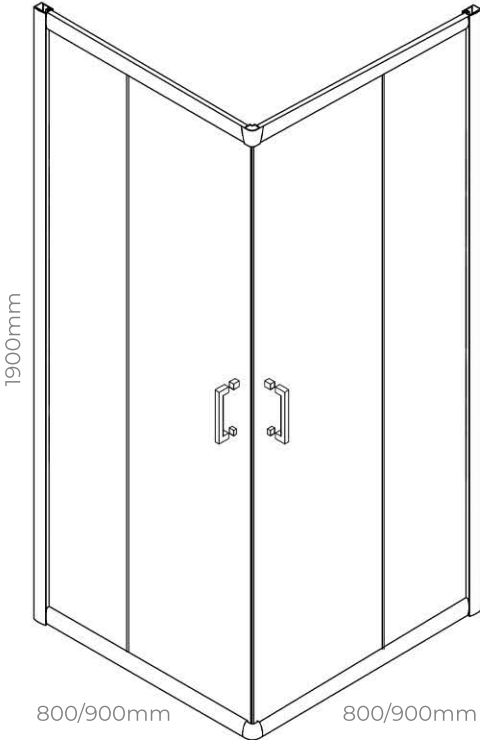

**Corner Entry Shower Enclosure**

- 6mm easy clean glass.
- Adjustable profile.
- 1900mm high.
- 2 sizes to choose from.
- Stainless steel handles.
- Rollers preinstalled.
- Universal doors.

**Product Dimensions**

Size	Adjustment inc. Wall Profile (mm)
800	765-795
900	865-895

The information contained on this page was correct at date of issue. Fitting dimensions are provided as a guide only. Some variation may occur due to manufacturing tolerances. We pursue a policy of continuing improvement in design and performance of our products and so reserve the right to change specifications without prior notice. All sizes are listed as accurate as possible however they can vary slightly. Please allow a variant of approx 10-20mm on certain products.