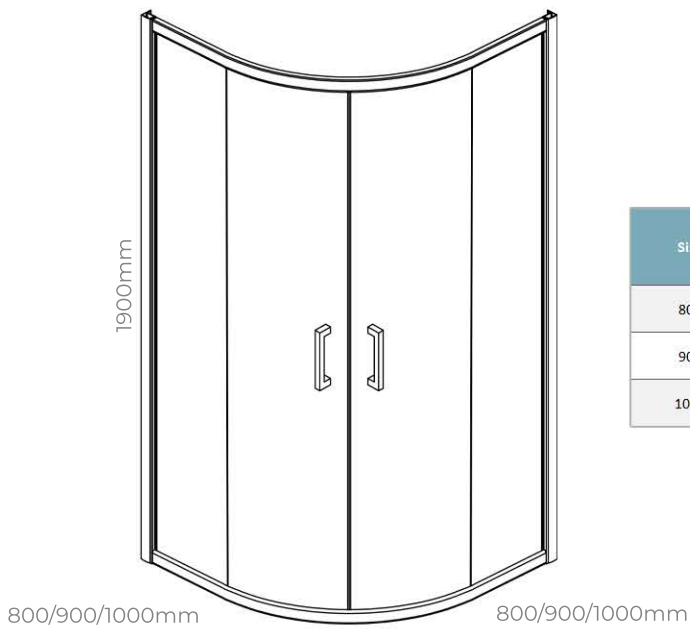

**Quadrant Shower Enclosure**

- 6mm easy clean glass.
- Adjustable profile.
- 1900mm high.
- 3 sizes to choose from.
- Stainless steel handles.
- Rollers preinstalled.
- Universal doors.

**Product Dimensions**

Size	Adjustment inc. Wall Profile (mm)
800	765-795
900	865-895
1000	965-995

The information contained on this page was correct at date of issue. Fitting dimensions are provided as a guide only. Some variation may occur due to manufacturing tolerances. We pursue a policy of continuing improvement in design and performance of our products and so reserve the right to change specifications without prior notice. All sizes are listed as accurate as possible however they can vary slightly. Please allow a variant of approx 10-20mm on certain products.