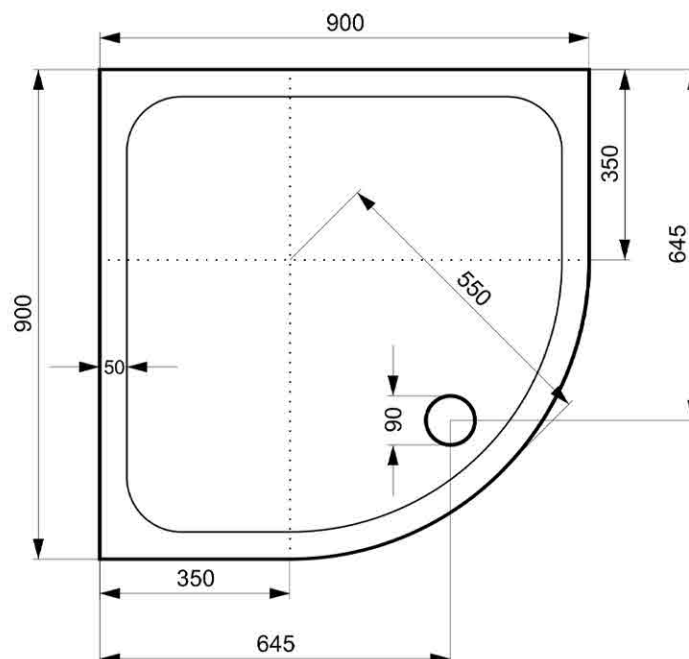

Purestone 900mm Quadrant Slimline Shower Tray

- Slimline 35mm height.
- ABS capped stone resin.
- Optional riser leg and panel pack.
- CE CERT: BS EN 14527 - Class 1 Shower Tray

Product Dimensions

The information contained on this page was correct at date of issue. Fitting dimensions are provided as a guide only. Some variation may occur due to manufacturing tolerances. We pursue a policy of continuing improvement in design and performance of our products and so reserve the right to change specifications without prior notice. All sizes are listed as accurate as possible however they can vary slightly. Please allow a variant of approx 10-20mm on certain products.