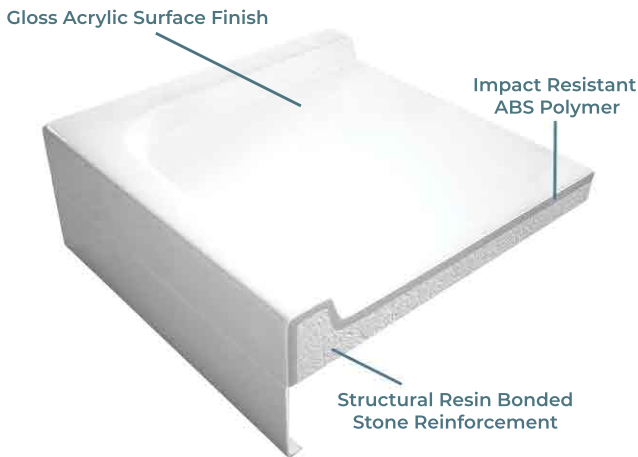

Purestone 900mm Quadrant Slimline Shower Tray

- Slimline 35mm height.
- ABS capped stone resin.
- Optional riser leg and panel pack.
- CE CERT: BS EN 14527 - Class 1 Shower Tray

Product Dimensions

The information contained on this page was correct at date of issue. Fitting dimensions are provided as a guide only. Some variation may occur due to manufacturing tolerances. We pursue a policy of continuing improvement in design and performance of our products and so reserve the right to change specifications without prior notice. All sizes are listed as accurate as possible however they can vary slightly. Please allow a variant of approx 10-20mm on certain products.