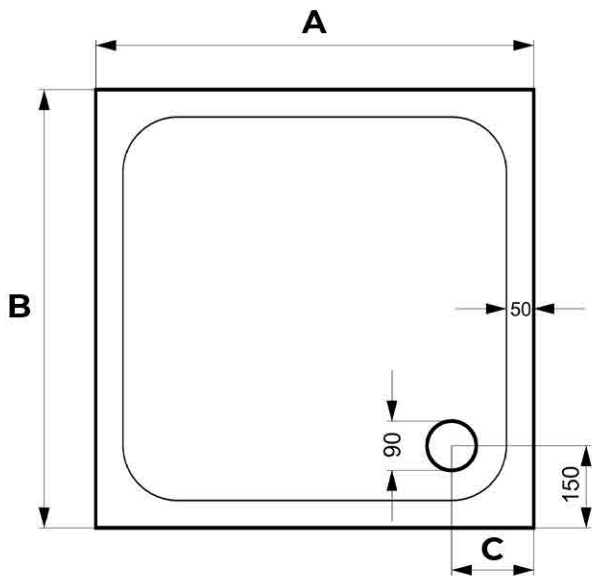

Showering

Purestone Square Slimline Shower Trays

- Slimline 35mm height.
- ABS capped stone resin.
- Optional riser leg and panel pack.
- CE CERT: BS EN 14527 - Class 1 Shower Tray

Product Dimensions

| Product Code | A | B | C |
|--------------|--------|--------|-------|
| ATPSTS7676 | 760mm | 760mm | 150mm |
| ATPSTS8080 | 800mm | 800mm | 150mm |
| ATPSTS9090 | 900mm | 900mm | 150mm |
| ATPSTS1010 | 1000mm | 1000mm | 150mm |

The information contained on this page was correct at date of issue. Fitting dimensions are provided as a guide only. Some variation may occur due to manufacturing tolerances. We pursue a policy of continuing improvement in design and performance of our products and so reserve the right to change specifications without prior notice. All sizes are listed as accurate as possible however they can vary slightly. Please allow a variant of approx 10-20mm on certain products.