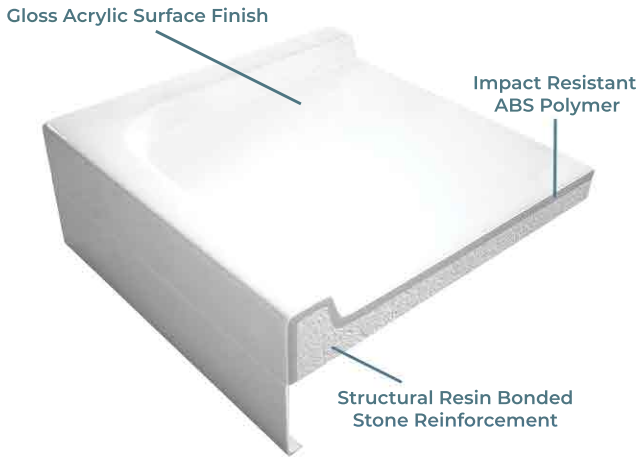

Showering

Purestone Square Slimline Shower Trays

- Slimline 35mm height.
- ABS capped stone resin.
- Optional riser leg and panel pack.
- CE CERT: BS EN 14527 - Class 1 Shower Tray

Product Dimensions

| Product Code | A | B | C |
|--------------|--------|--------|-------|
| ATPSTS7676 | 760mm | 760mm | 150mm |
| ATPSTS8080 | 800mm | 800mm | 150mm |
| ATPSTS9090 | 900mm | 900mm | 150mm |
| ATPSTS1010 | 1000mm | 1000mm | 150mm |