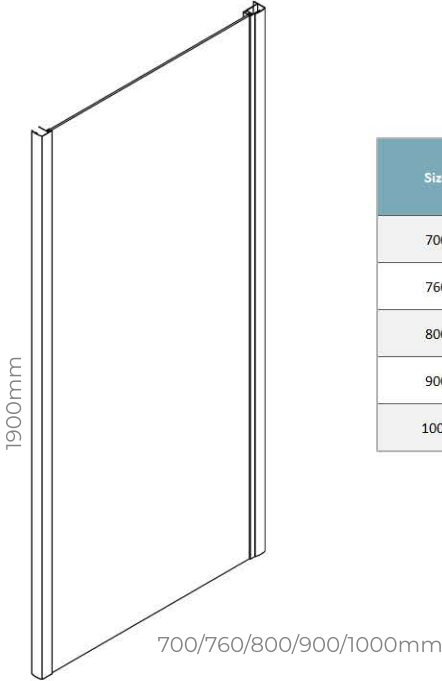

- 6mm easy clean glass.
- Adjustable profile.
- 1900mm high.
- 5 sizes to choose from.
- Universal.

Product Dimensions

Size	Adjustment inc. Wall Profile (mm)
700	665-695
760	725-755
800	765-795
900	865-895
1000	965-995

The information contained on this page was correct at date of issue. Fitting dimensions are provided as a guide only. Some variation may occur due to manufacturing tolerances. We pursue a policy of continuing improvement in design and performance of our products and so reserve the right to change specifications without prior notice. All sizes are listed as accurate as possible however they can vary slightly. Please allow a variant of approx 10-20mm on certain products.