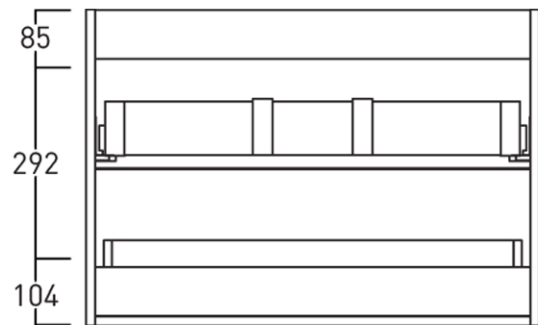

**Aria 600mm Wall Hung Vanity Unit**

- 3 colour options - Vermont Blue, Figi Green & Vagar Grey.
- Available with basin or countertop.
- 2 spacious storage drawers.
- Soft close drawers.
- Modern concealed handle design.
- CE approved.

**Product Dimensions**

The information contained on this page was correct at date of issue. Fitting dimensions are provided as a guide only. Some variation may occur due to manufacturing tolerances. We pursue a policy of continuing improvement in design and performance of our products and so reserve the right to change specifications without prior notice. All sizes are listed as accurate as possible however they can vary slightly. Please allow a variant of approx 10-20mm on certain products.