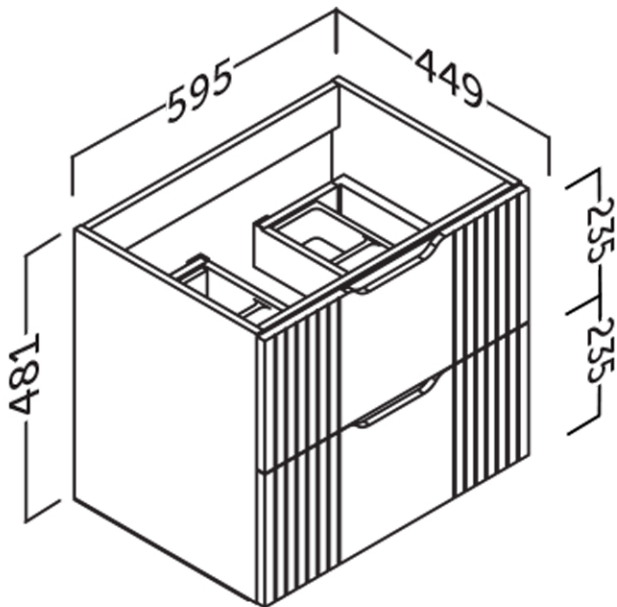

**Aria 600mm Wall Hung Vanity Unit**

- 3 colour options - Vermont Blue, Figi Green & Vagar Grey.
- Available with basin or countertop.
- 2 spacious storage drawers.
- Soft close drawers.
- Modern concealed handle design.
- CE approved.

**Product Dimensions**

The information contained on this page was correct at date of issue. Fitting dimensions are provided as a guide only. Some variation may occur due to manufacturing tolerances. We pursue a policy of continuing improvement in design and performance of our products and so reserve the right to change specifications without prior notice. All sizes are listed as accurate as possible however they can vary slightly. Please allow a variant of approx 10-20mm on certain products.