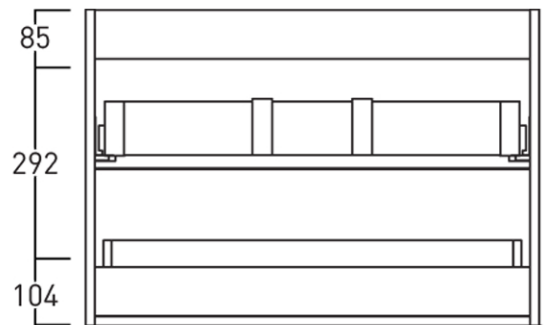

Aria 800mm Wall Hung Vanity Unit

- 3 colour options - Vermont Blue, Figi Green & Vagar Grey.
- Available with basin or countertop.
- 2 spacious storage drawers.
- Soft close drawers.
- Modern concealed handle design.
- CE approved.

Product Dimensions

The information contained on this page was correct at date of issue. Fitting dimensions are provided as a guide only. Some variation may occur due to manufacturing tolerances. We pursue a policy of continuing improvement in design and performance of our products and so reserve the right to change specifications without prior notice. All sizes are listed as accurate as possible however they can vary slightly. Please allow a variant of approx 10-20mm on certain products.