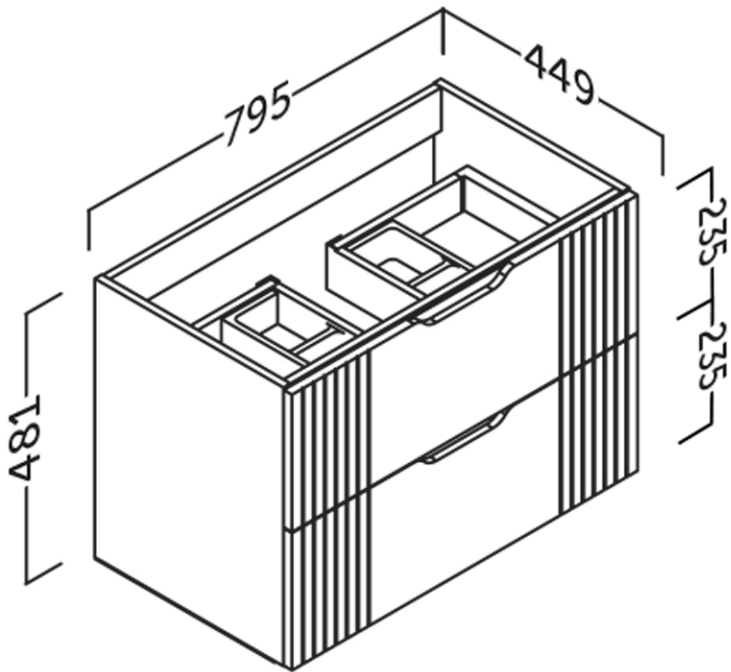

Aria 800mm Wall Hung Vanity Unit

- 3 colour options - Vermont Blue, Figi Green & Vagar Grey.
- Available with basin or countertop.
- 2 spacious storage drawers.
- Soft close drawers.
- Modern concealed handle design.
- CE approved.

Product Dimensions

The information contained on this page was correct at date of issue. Fitting dimensions are provided as a guide only. Some variation may occur due to manufacturing tolerances. We pursue a policy of continuing improvement in design and performance of our products and so reserve the right to change specifications without prior notice. All sizes are listed as accurate as possible however they can vary slightly. Please allow a variant of approx 10-20mm on certain products.