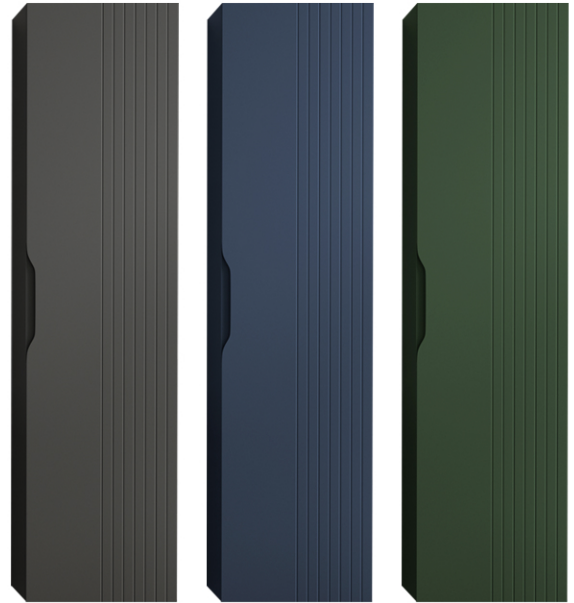

Aria 800mm Wall Hung Vanity Unit

- 3 colour options - Vermont Blue, Figi Green & Vagar Grey.
- Available with basin or countertop.
- 2 spacious storage drawers.
- Soft close drawers.
- Modern concealed handle design.
- CE approved.