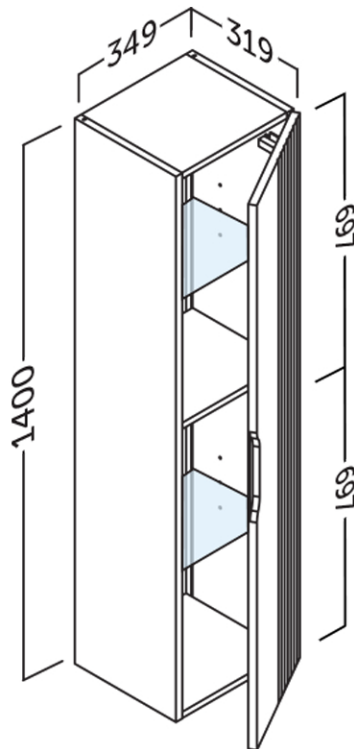

Aria 800mm Wall Hung Vanity Unit

- 3 colour options - Vermont Blue, Figi Green & Vagar Grey.
- Available with basin or countertop.
- 2 spacious storage drawers.
- Soft close drawers.
- Modern concealed handle design.
- CE approved.

Product Dimensions

The glass shelf can change the position
+/- 64 mm.

The information contained on this page was correct at date of issue. Fitting dimensions are provided as a guide only. Some variation may occur due to manufacturing tolerances. We pursue a policy of continuing improvement in design and performance of our products and so reserve the right to change specifications without prior notice. All sizes are listed as accurate as possible however they can vary slightly. Please allow a variant of approx 10-20mm on certain products.