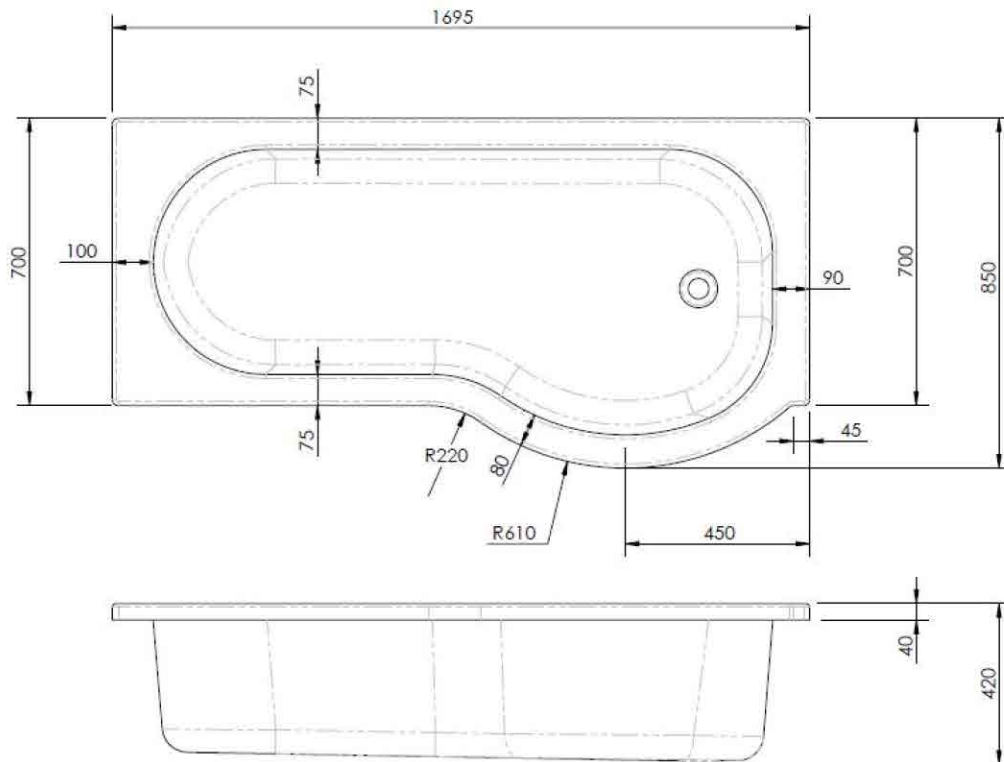

P Shape Shower Bath

- Can be drilled for tap holes.
- Left & right hand versions available.
- Includes panels & shower screen.
- Suitable for standard plug and chain / click clack or pop waste and bath overflow filler.
- CE Approved.

Right Hand

Left Hand

Product Dimensions

The information contained on this page was correct at date of issue. Fitting dimensions are provided as a guide only. Some variation may occur due to manufacturing tolerances. We pursue a policy of continuing improvement in design and performance of our products and so reserve the right to change specifications without prior notice. All sizes are listed as accurate as possible however they can vary slightly. Please allow a variant of approx 10-20mm on certain products.