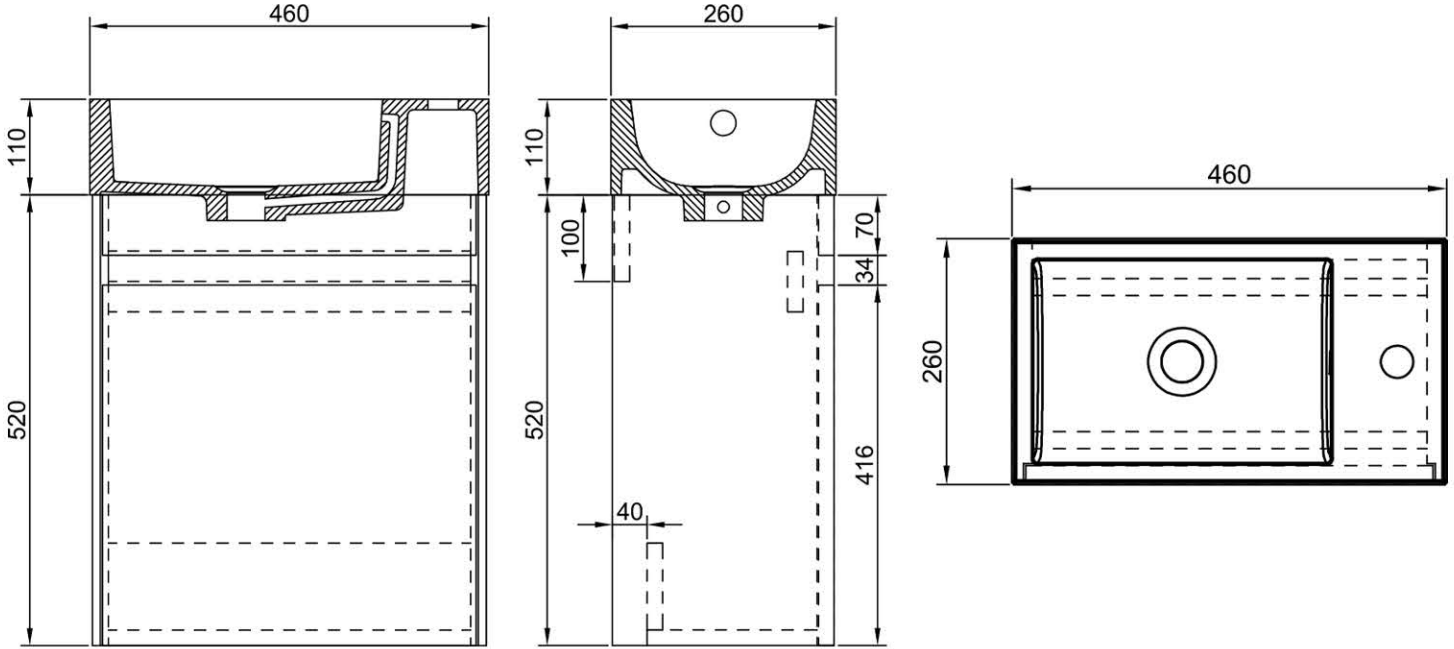

Benni 400mm Wall Hung Vanity Unit

- Universal basin.
- Compact design ideal for smaller bathrooms.
- Concealed drawer handles.
- Soft close drawers.
- CE approved.

Product Dimensions

The information contained on this page was correct at date of issue. Fitting dimensions are provided as a guide only. Some variation may occur due to manufacturing tolerances. We pursue a policy of continuing improvement in design and performance of our products and so reserve the right to change specifications without prior notice. All sizes are listed as accurate as possible however they can vary slightly. Please allow a variant of approx 10-20mm on certain products.