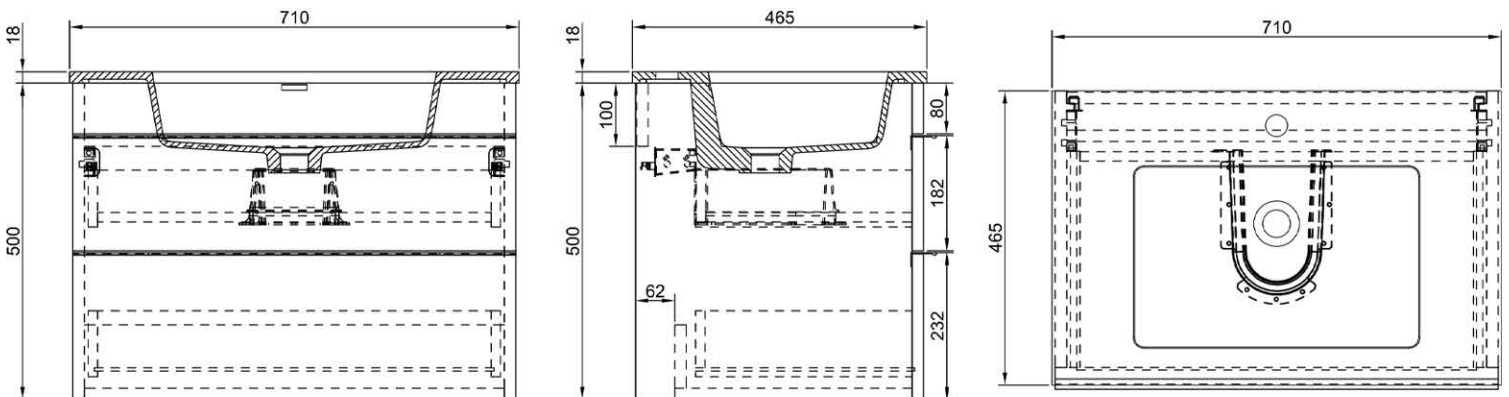

Castello 700mm Wall Hung Vanity Unit

- Available in white, anthracite & elm wood.
- 2 Spacious storage drawers.
- Soft close doors.
- CE approved.
- Chrome handles included.
- **Optional Extra: Black handle set**

Product Dimensions

The information contained on this page was correct at date of issue. Fitting dimensions are provided as a guide only. Some variation may occur due to manufacturing tolerances. We pursue a policy of continuing improvement in design and performance of our products and so reserve the right to change specifications without prior notice. All sizes are listed as accurate as possible however they can vary slightly. Please allow a variant of approx 10-20mm on certain products.