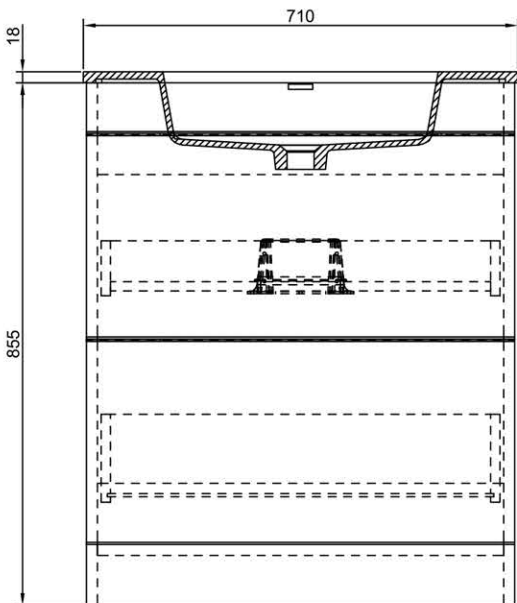

Castello 700mm Floorstanding Vanity Unit

- Available in white, anthracite & elm wood.
- 2 Spacious storage drawers.
- Soft close doors.
- CE approved.
- Chrome handles included.
- **Optional Extra: Black handle set**

Product Dimensions

The information contained on this page was correct at date of issue. Fitting dimensions are provided as a guide only. Some variation may occur due to manufacturing tolerances. We pursue a policy of continuing improvement in design and performance of our products and so reserve the right to change specifications without prior notice. All sizes are listed as accurate as possible however they can vary slightly. Please allow a variant of approx 10-20mm on certain products.