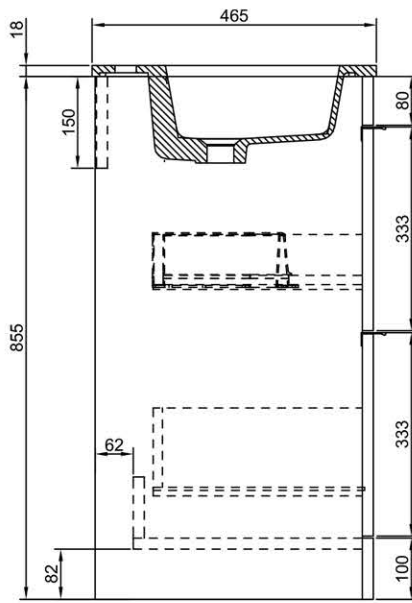

Castello 700mm Floorstanding Vanity Unit

- Available in white, anthracite & elm wood.
- 2 Spacious storage drawers.
- Soft close doors.
- CE approved.
- Chrome handles included.
- **Optional Extra: Black handle set**

Product Dimensions

The information contained on this page was correct at date of issue. Fitting dimensions are provided as a guide only. Some variation may occur due to manufacturing tolerances. We pursue a policy of continuing improvement in design and performance of our products and so reserve the right to change specifications without prior notice. All sizes are listed as accurate as possible however they can vary slightly. Please allow a variant of approx 10-20mm on certain products.