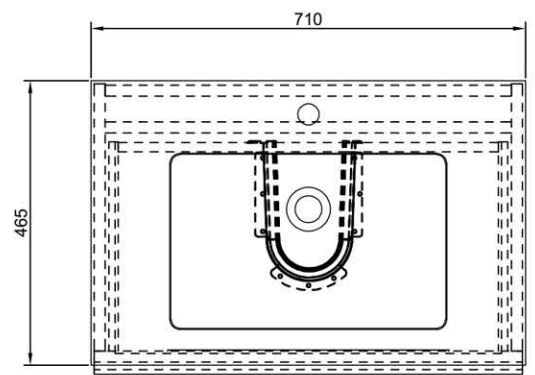

Castello 700mm Floorstanding Vanity Unit

- Available in white, anthracite & elm wood.
- 2 Spacious storage drawers.
- Soft close doors.
- CE approved.
- Chrome handles included.
- **Optional Extra: Black handle set**

Product Dimensions

The information contained on this page was correct at date of issue. Fitting dimensions are provided as a guide only. Some variation may occur due to manufacturing tolerances. We pursue a policy of continuing improvement in design and performance of our products and so reserve the right to change specifications without prior notice. All sizes are listed as accurate as possible however they can vary slightly. Please allow a variant of approx 10-20mm on certain products.