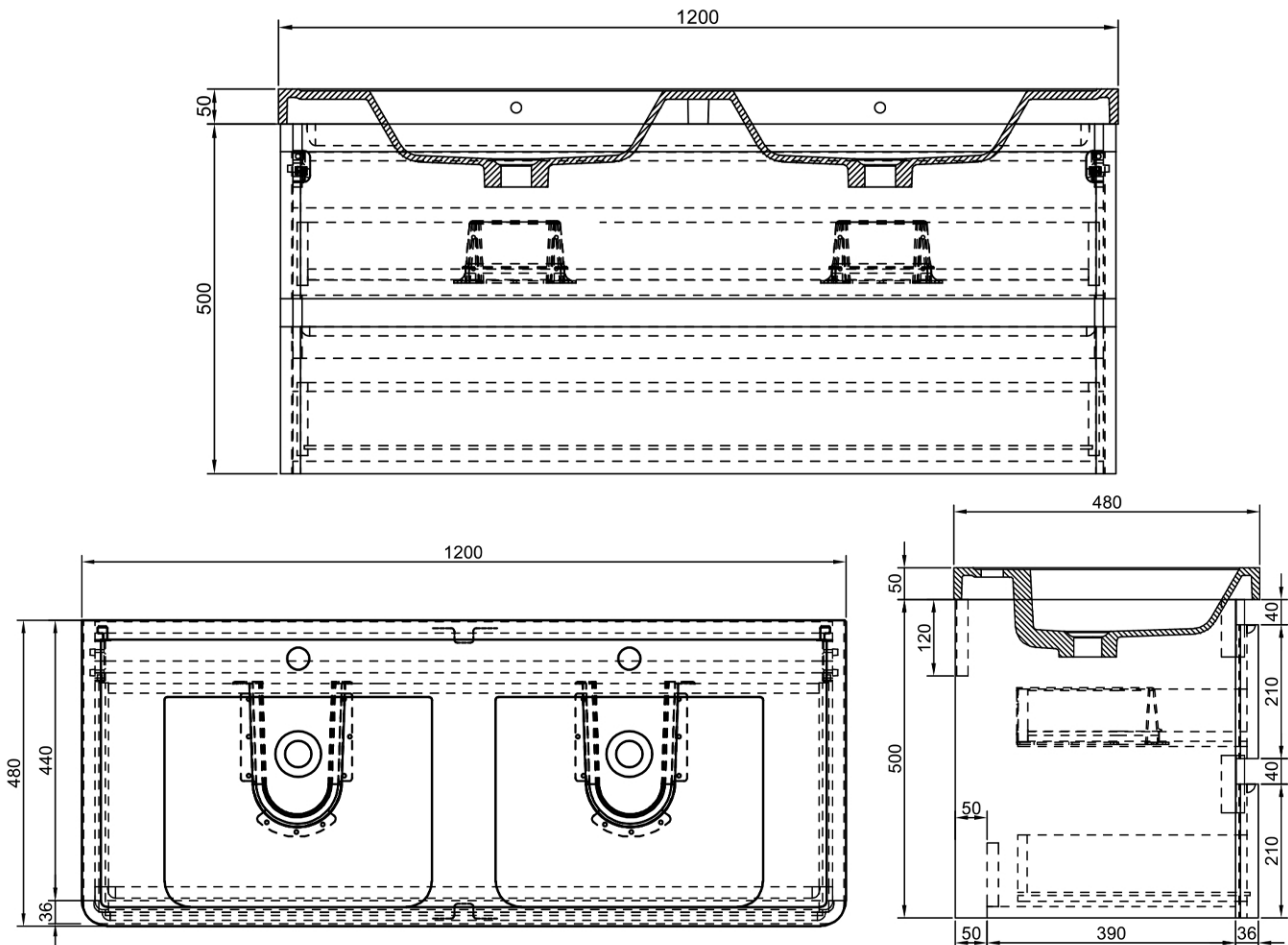

Grosvenor 1200mm Wall Hung Vanity Unit

- Available in both white & anthracite finishes.
- Soft close drawers.
- CE approved.
- Concealed handles.
- Matching wall columns also available.

Product Dimensions

The information contained on this page was correct at date of issue. Fitting dimensions are provided as a guide only. Some variation may occur due to manufacturing tolerances. We pursue a policy of continuing improvement in design and performance of our products and so reserve the right to change specifications without prior notice. All sizes are listed as accurate as possible however they can vary slightly. Please allow a variant of approx 10-20mm on certain products.