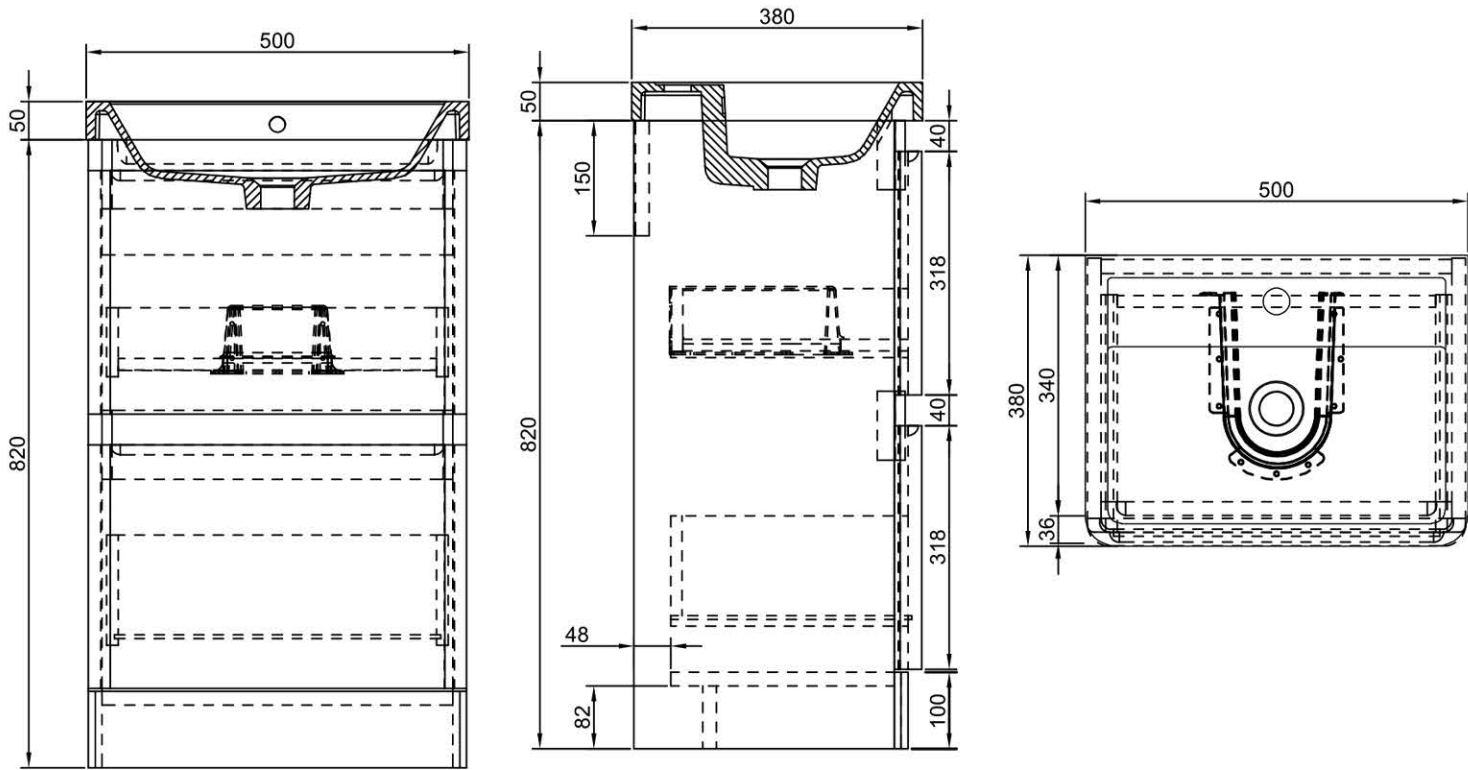

Grosvenor 500mm Floorstanding Vanity Unit

- Available in both white & anthracite finishes.
- Soft close doors.
- CE approved.
- Concealed handles.
- Matching wall columns also available.

Product Dimensions

The information contained on this page was correct at date of issue. Fitting dimensions are provided as a guide only. Some variation may occur due to manufacturing tolerances. We pursue a policy of continuing improvement in design and performance of our products and so reserve the right to change specifications without prior notice. All sizes are listed as accurate as possible however they can vary slightly. Please allow a variant of approx 10-20mm on certain products.