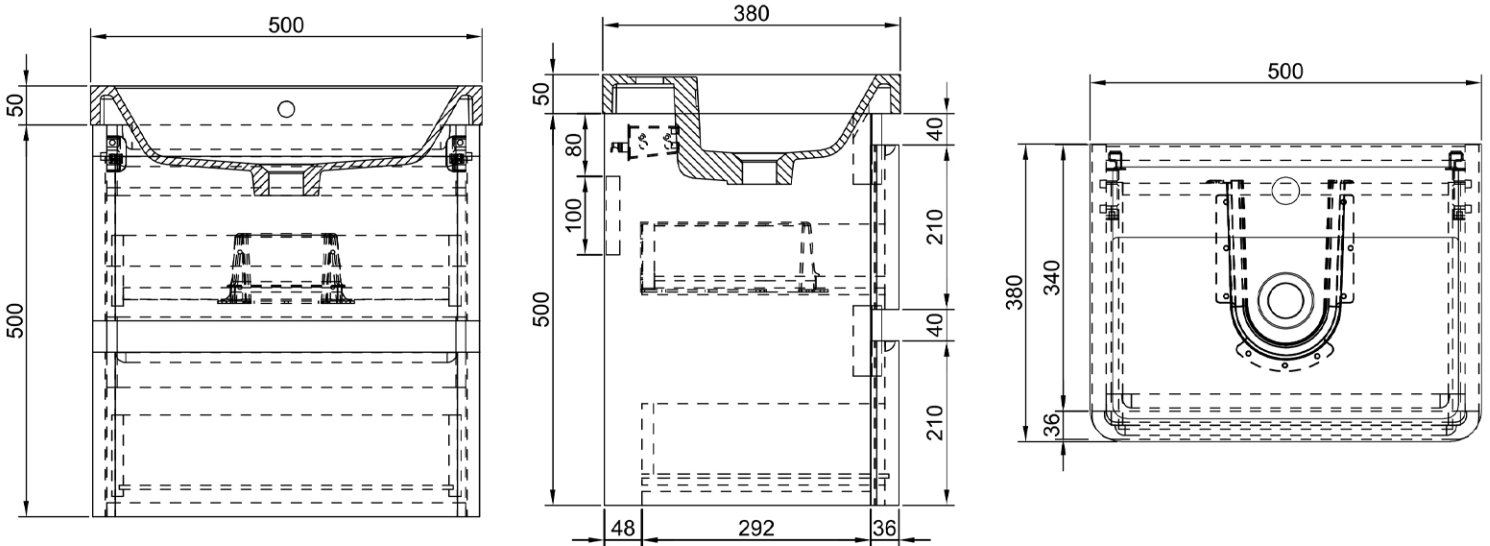

**Grosvenor 500mm Wall Hung Vanity Unit**

- Available in both white & anthracite finishes.
- Soft close drawers.
- CE approved.
- Concealed handles.
- Matching wall columns also available.

**Product Dimensions**

The information contained on this page was correct at date of issue. Fitting dimensions are provided as a guide only. Some variation may occur due to manufacturing tolerances. We pursue a policy of continuing improvement in design and performance of our products and so reserve the right to change specifications without prior notice. All sizes are listed as accurate as possible however they can vary slightly. Please allow a variant of approx 10-20mm on certain products.