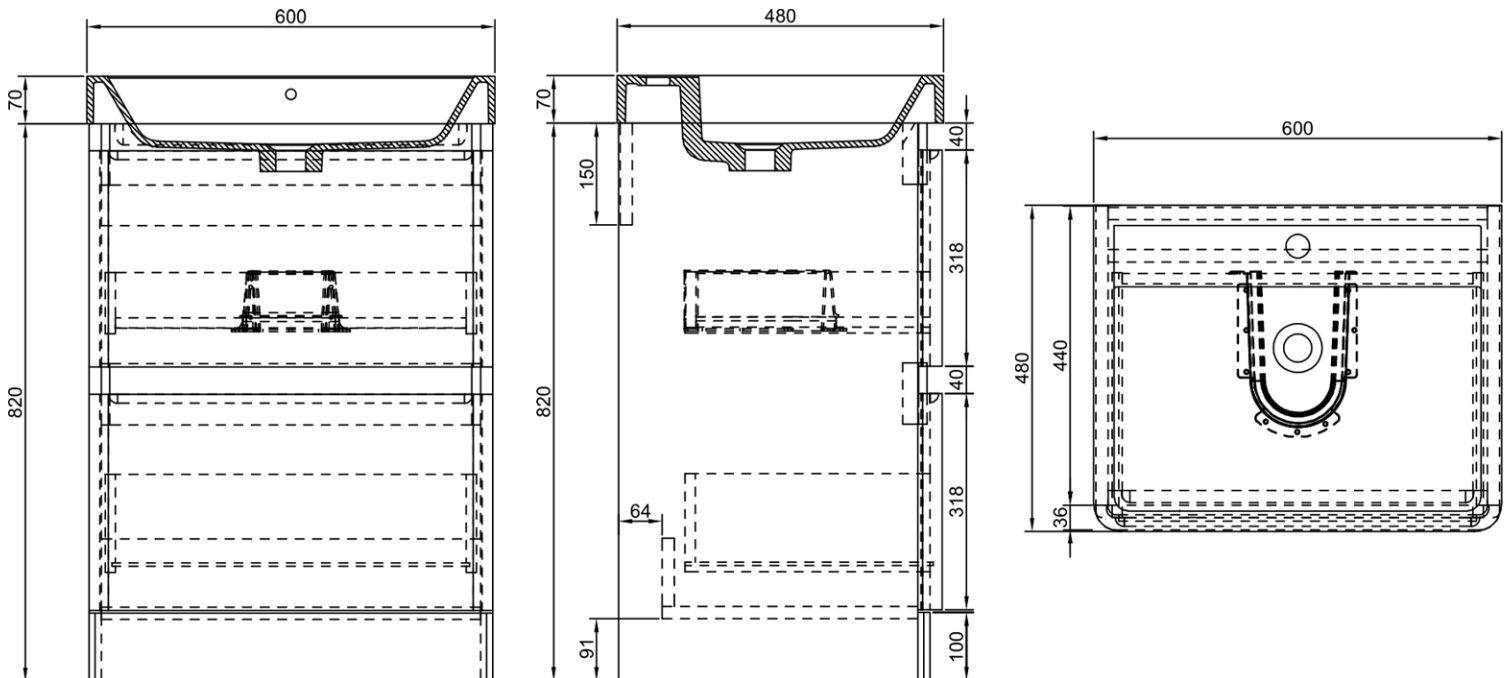

**Grosvenor 600mm Floorstanding Vanity Unit**

- Available in both white & anthracite finishes.
- Soft close drawers.
- CE approved.
- Concealed handles.
- Matching wall columns also available.

**Product Dimensions**

The information contained on this page was correct at date of issue. Fitting dimensions are provided as a guide only. Some variation may occur due to manufacturing tolerances. We pursue a policy of continuing improvement in design and performance of our products and so reserve the right to change specifications without prior notice. All sizes are listed as accurate as possible however they can vary slightly. Please allow a variant of approx 10-20mm on certain products.