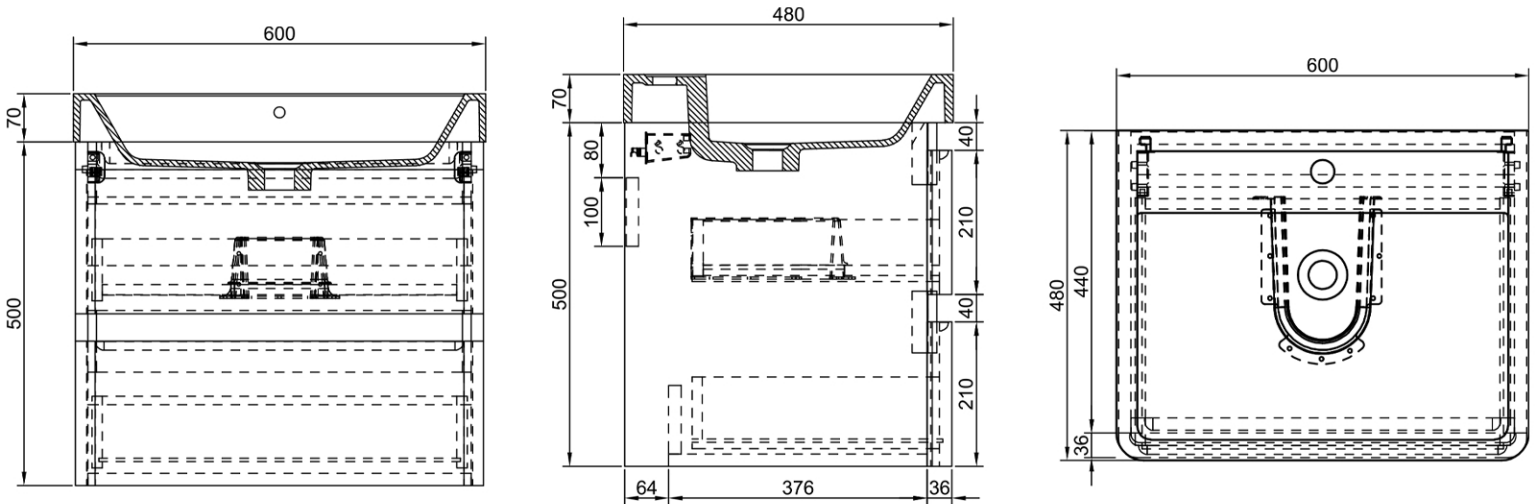

**Grosvenor 600mm Wall Hung Vanity Unit**

- Available in both white & anthracite finishes.
- Soft close drawers.
- CE approved.
- Concealed handles.
- Matching wall columns also available.

**Product Dimensions**

The information contained on this page was correct at date of issue. Fitting dimensions are provided as a guide only. Some variation may occur due to manufacturing tolerances. We pursue a policy of continuing improvement in design and performance of our products and so reserve the right to change specifications without prior notice. All sizes are listed as accurate as possible however they can vary slightly. Please allow a variant of approx 10-20mm on certain products.