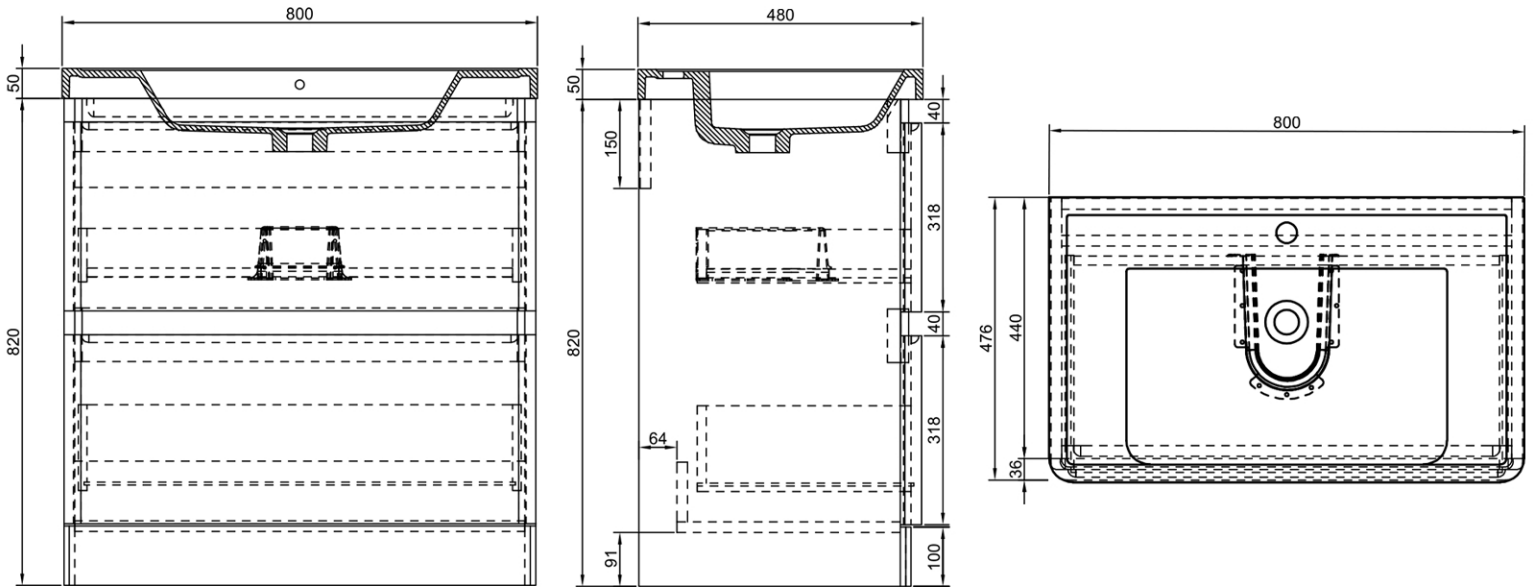

Grosvenor 800mm Floorstanding Vanity Unit

- Available in both white & anthracite finishes.
- Soft close drawers.
- CE approved.
- Concealed handles.
- Matching wall columns also available.

Product Dimensions

The information contained on this page was correct at date of issue. Fitting dimensions are provided as a guide only. Some variation may occur due to manufacturing tolerances. We pursue a policy of continuing improvement in design and performance of our products and so reserve the right to change specifications without prior notice. All sizes are listed as accurate as possible however they can vary slightly. Please allow a variant of approx 10-20mm on certain products.