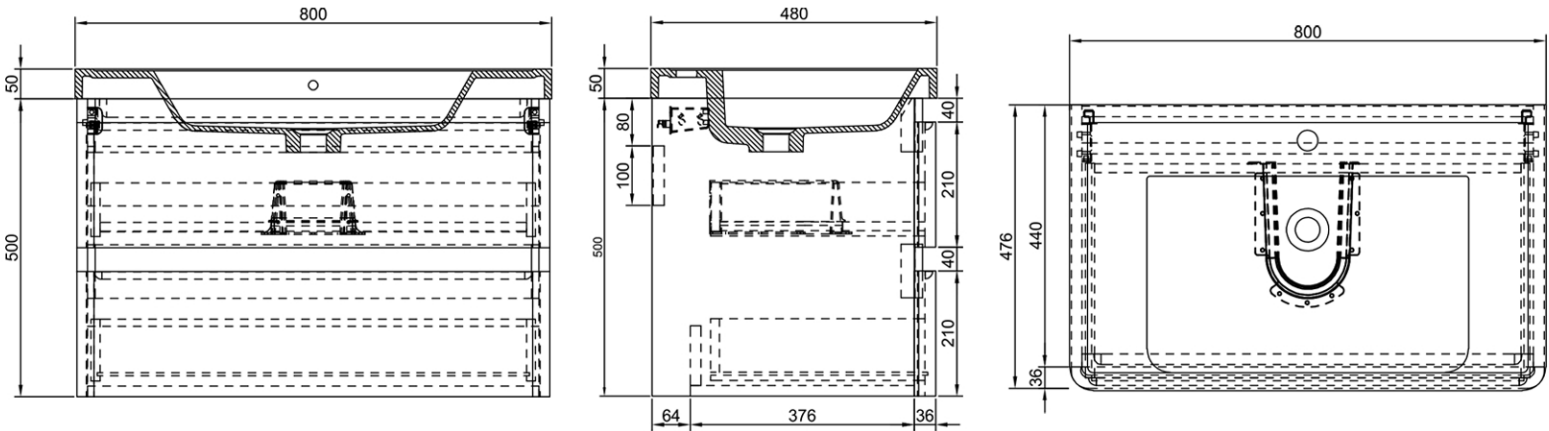

Grosvenor 800mm Wall Hung Vanity Unit

- Available in both white & anthracite finishes.
- Soft close drawers.
- CE approved.
- Concealed handles.
- Matching wall columns also available.

Product Dimensions

The information contained on this page was correct at date of issue. Fitting dimensions are provided as a guide only. Some variation may occur due to manufacturing tolerances. We pursue a policy of continuing improvement in design and performance of our products and so reserve the right to change specifications without prior notice. All sizes are listed as accurate as possible however they can vary slightly. Please allow a variant of approx 10-20mm on certain products.