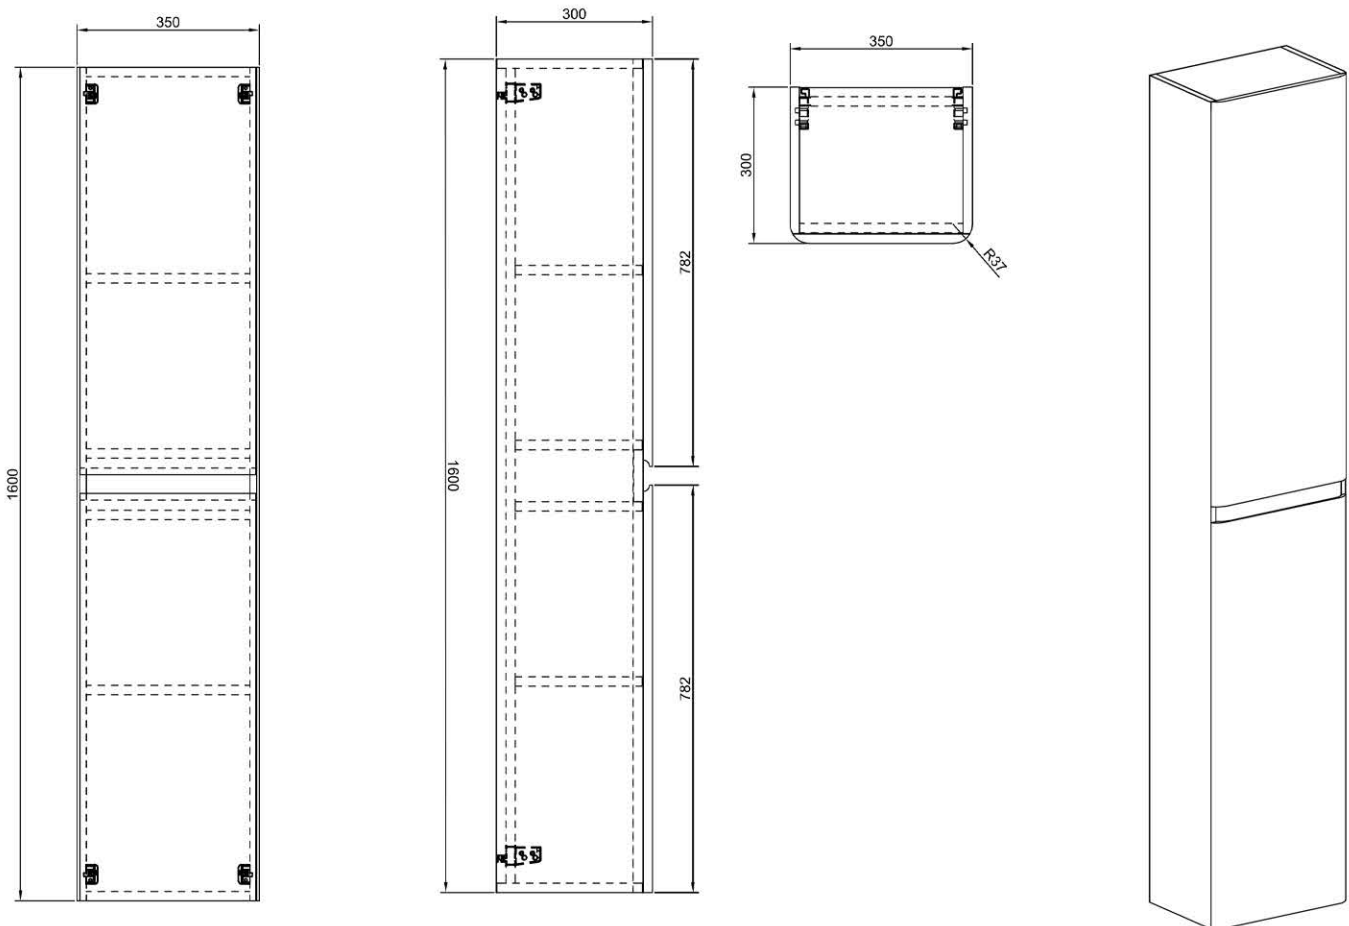

**Grosvenor Wall Hung Tall Boy Storage Unit**

- Available in both white & anthracite finishes.
- Soft close doors.
- CE approved.
- Concealed handles.
- Matching vanity units available.

**Product Dimensions**

The information contained on this page was correct at date of issue. Fitting dimensions are provided as a guide only. Some variation may occur due to manufacturing tolerances. We pursue a policy of continuing improvement in design and performance of our products and so reserve the right to change specifications without prior notice. All sizes are listed as accurate as possible however they can vary slightly. Please allow a variant of approx 10-20mm on certain products.