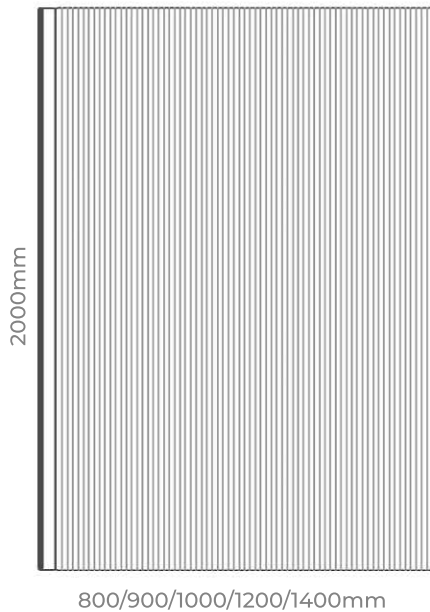

## iDesign Fluted Wetroom Panels (Chrome, Matt Black, Brushed Brass)

- 8mm easy clean glass.
- 20mm adjustable profile.
- 1950mm high.
- 5 sizes to choose from.
- 900mm arm.
- 1200mm arm optional extra.

### Product Dimensions

Size	Glass Size mm	Adjustment inc. Wall Profile (mm)
800	770	770-790
900	870	870-890
1000	970	970-990
1200	1170	1170-1190
1400	1370	1370-1390

The information contained on this page was correct at date of issue. Fitting dimensions are provided as a guide only. Some variation may occur due to manufacturing tolerances. We pursue a policy of continuing improvement in design and performance of our products and so reserve the right to change specifications without prior notice. All sizes are listed as accurate as possible however they can vary slightly. Please allow a variant of approx 10-20mm on certain products.