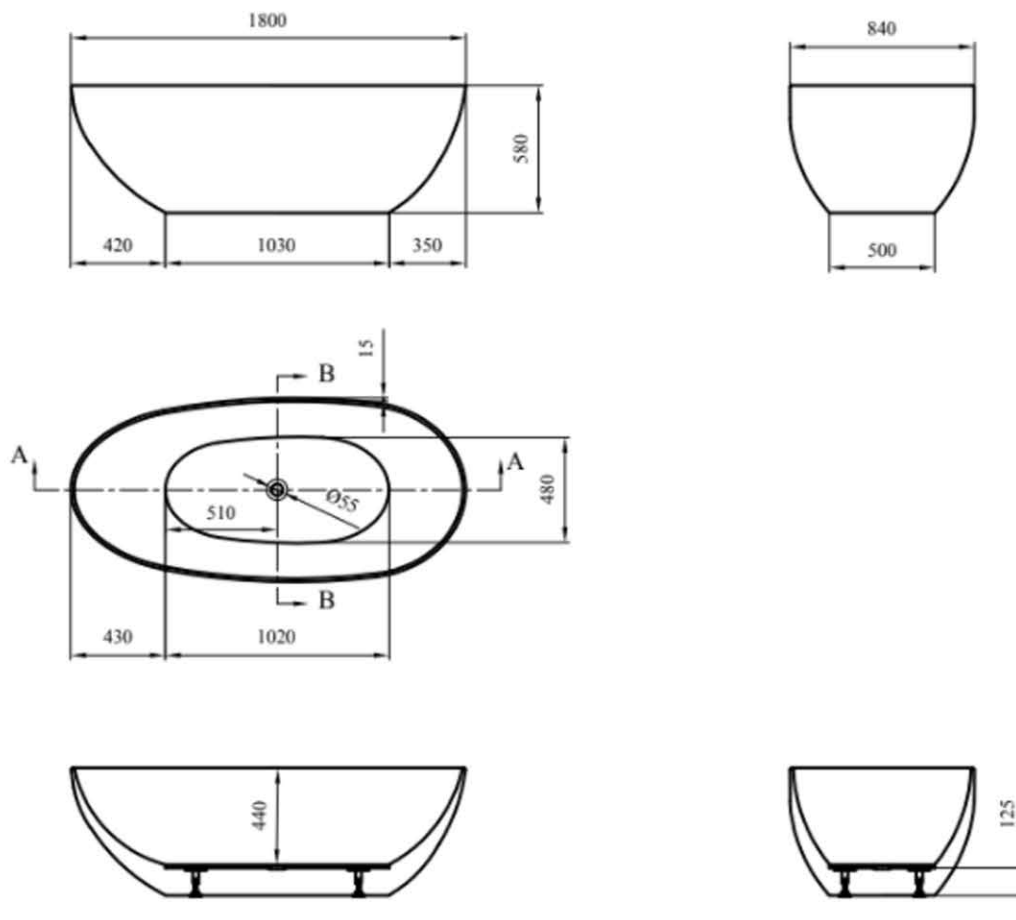

Laura White 1800mm Freestanding Bath

- 1800mm Freestanding Bath
- Cannot be drilled for tap holes
- Only suited for wall mounted or freestanding taps
- Thin rim
- High grade acrylic
- White Finish

The information contained on this page was correct at date of issue. Fitting dimensions are provided as a guide only. Some variation may occur due to manufacturing tolerances. We pursue a policy of continuing improvement in design and performance of our products and so reserve the right to change specifications without prior notice. All sizes are listed as accurate as possible however they can vary slightly. Please allow a variant of approx 10-20mm on certain products.