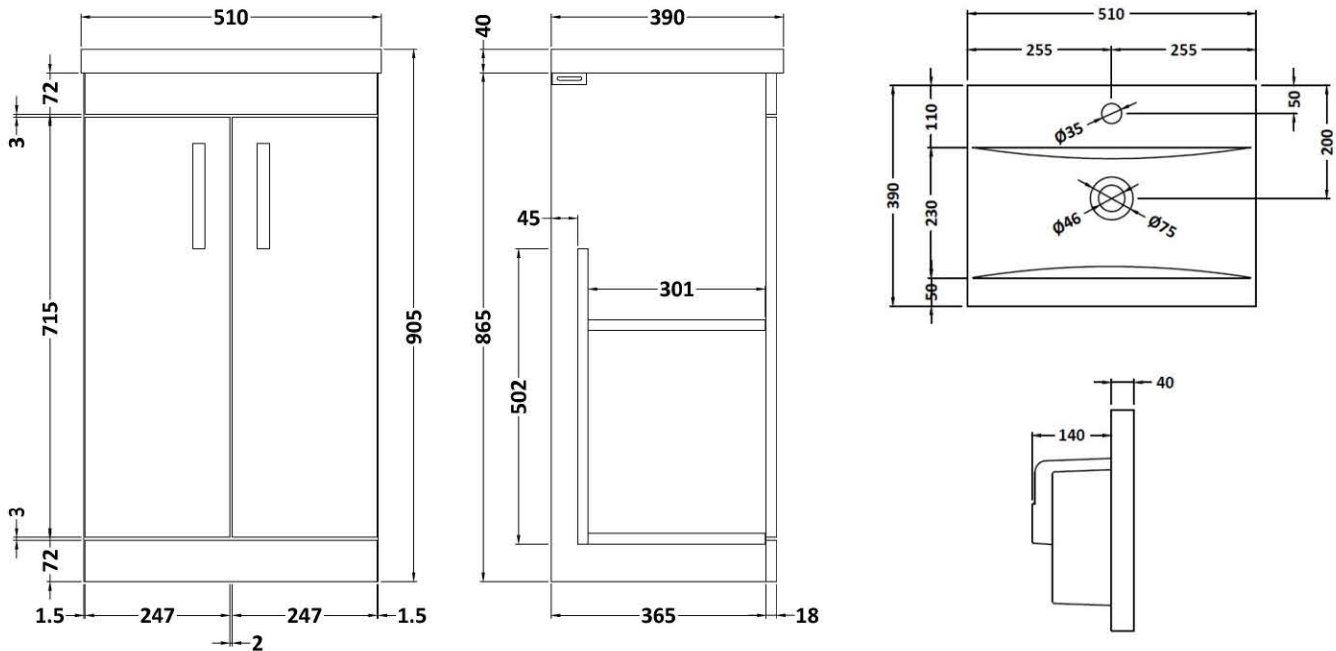

Malone 500mm Floorstanding Vanity Unit

- Gloss White finish.
- High quality vitreous china thin edged basin.
- Soft close drawers.
- CE approved.

Product Dimensions

The information contained on this page was correct at date of issue. Fitting dimensions are provided as a guide only. Some variation may occur due to manufacturing tolerances. We pursue a policy of continuing improvement in design and performance of our products and so reserve the right to change specifications without prior notice. All sizes are listed as accurate as possible however they can vary slightly. Please allow a variant of approx 10-20mm on certain products.