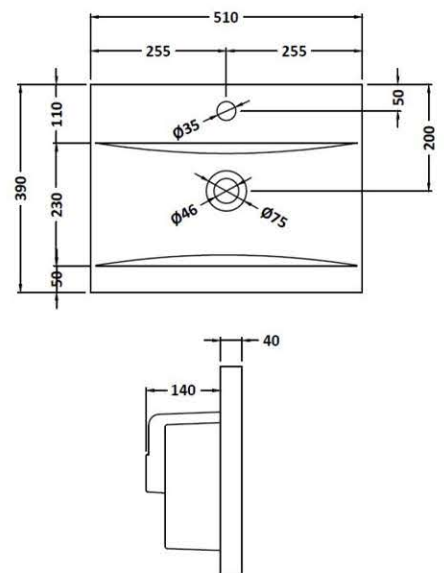

Malone 500mm Wall Hung Vanity Unit

- Gloss White finish.
- High quality vitreous china thin edged basin.
- Soft close drawers.
- CE approved.

Product Dimensions

The information contained on this page was correct at date of issue. Fitting dimensions are provided as a guide only. Some variation may occur due to manufacturing tolerances. We pursue a policy of continuing improvement in design and performance of our products and so reserve the right to change specifications without prior notice. All sizes are listed as accurate as possible however they can vary slightly. Please allow a variant of approx 10-20mm on certain products.