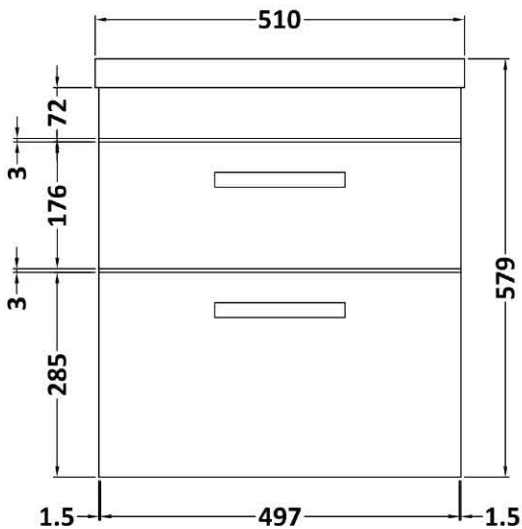

Malone 500mm Wall Hung Vanity Unit

- Gloss White finish.
- High quality vitreous china thin edged basin.
- Soft close drawers.
- CE approved.

Product Dimensions

The information contained on this page was correct at date of issue. Fitting dimensions are provided as a guide only. Some variation may occur due to manufacturing tolerances. We pursue a policy of continuing improvement in design and performance of our products and so reserve the right to change specifications without prior notice. All sizes are listed as accurate as possible however they can vary slightly. Please allow a variant of approx 10-20mm on certain products.