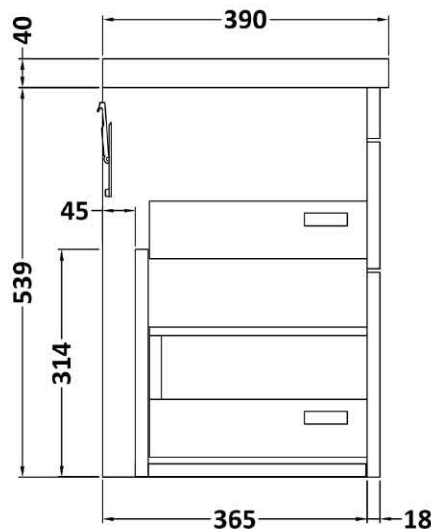

Malone 500mm Wall Hung Vanity Unit

- Gloss White finish.
- High quality vitreous china thin edged basin.
- Soft close drawers.
- CE approved.

Product Dimensions

The information contained on this page was correct at date of issue. Fitting dimensions are provided as a guide only. Some variation may occur due to manufacturing tolerances. We pursue a policy of continuing improvement in design and performance of our products and so reserve the right to change specifications without prior notice. All sizes are listed as accurate as possible however they can vary slightly. Please allow a variant of approx 10-20mm on certain products.