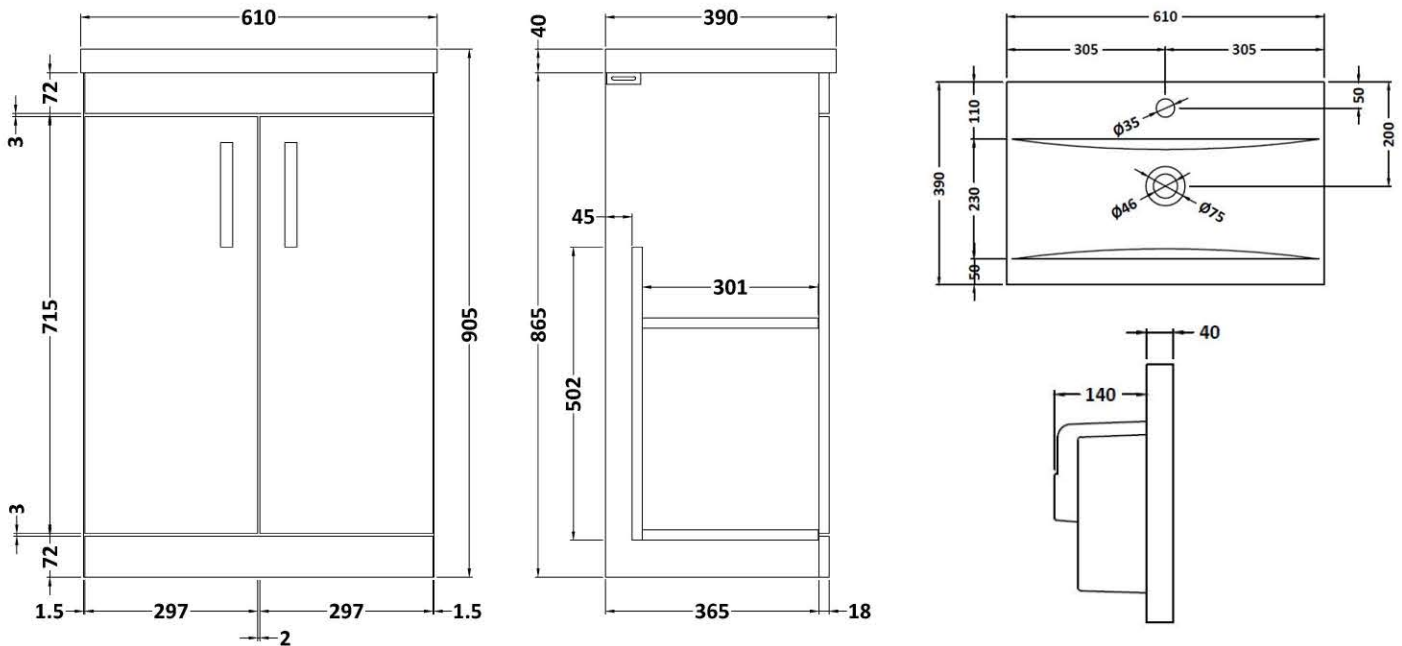

Malone 600mm Floorstanding Vanity Unit

- Gloss White finish.
- High quality vitreous china thin edged basin.
- Soft close drawers.
- CE approved.

Product Dimensions

The information contained on this page was correct at date of issue. Fitting dimensions are provided as a guide only. Some variation may occur due to manufacturing tolerances. We pursue a policy of continuing improvement in design and performance of our products and so reserve the right to change specifications without prior notice. All sizes are listed as accurate as possible however they can vary slightly. Please allow a variant of approx 10-20mm on certain products.