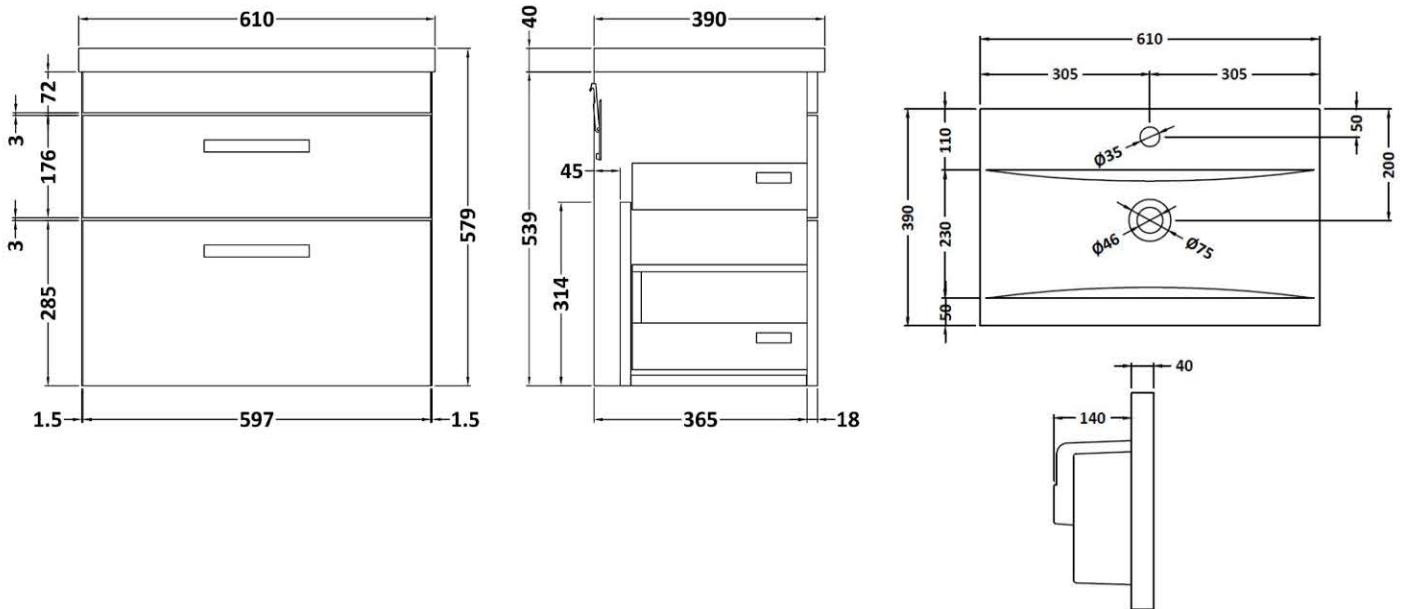

**Malone 600mm Wall Hung Vanity Unit**

- Gloss White finish.
- High quality vitreous china thin edged basin.
- Soft close drawers.
- CE approved.

**Product Dimensions**

The information contained on this page was correct at date of issue. Fitting dimensions are provided as a guide only. Some variation may occur due to manufacturing tolerances. We pursue a policy of continuing improvement in design and performance of our products and so reserve the right to change specifications without prior notice. All sizes are listed as accurate as possible however they can vary slightly. Please allow a variant of approx 10-20mm on certain products.