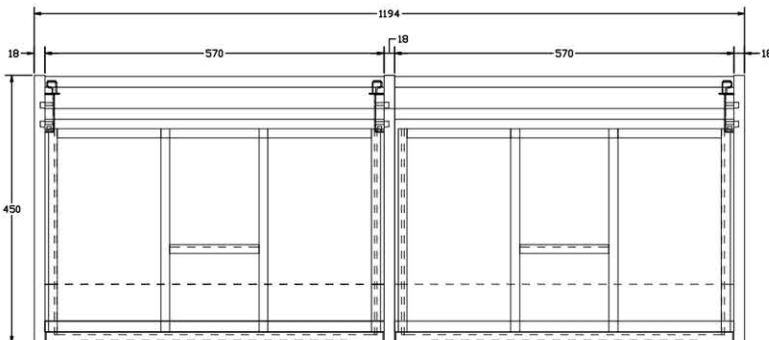

Maple 1200mm Wall Hung Vanity Unit

- Modern pink finish.
- Soft close drawers.
- Brushed brass handles.
- CE approved.
- Matching wall hung column available.

Product Dimensions

The information contained on this page was correct at date of issue. Fitting dimensions are provided as a guide only. Some variation may occur due to manufacturing tolerances. We pursue a policy of continuing improvement in design and performance of our products and so reserve the right to change specifications without prior notice. All sizes are listed as accurate as possible however they can vary slightly. Please allow a variant of approx 10-20mm on certain products.