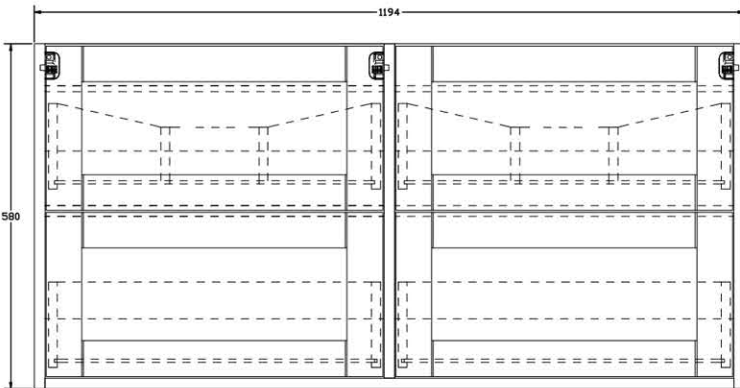

Maple 1200mm Wall Hung Vanity Unit

- Modern pink finish.
- Soft close drawers.
- Brushed brass handles.
- CE approved.
- Matching wall hung column available.

Product Dimensions

The information contained on this page was correct at date of issue. Fitting dimensions are provided as a guide only. Some variation may occur due to manufacturing tolerances. We pursue a policy of continuing improvement in design and performance of our products and so reserve the right to change specifications without prior notice. All sizes are listed as accurate as possible however they can vary slightly. Please allow a variant of approx 10-20mm on certain products.