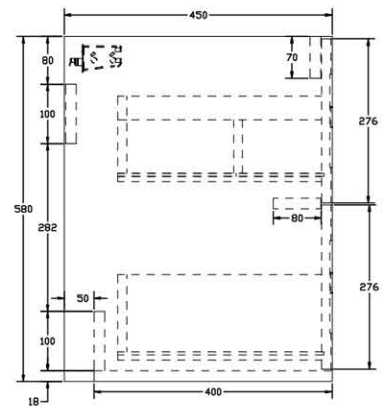

Maple 1200mm Wall Hung Vanity Unit

- Modern pink finish.
- Soft close drawers.
- Brushed brass handles.
- CE approved.
- Matching wall hung column available.

Product Dimensions

The information contained on this page was correct at date of issue. Fitting dimensions are provided as a guide only. Some variation may occur due to manufacturing tolerances. We pursue a policy of continuing improvement in design and performance of our products and so reserve the right to change specifications without prior notice. All sizes are listed as accurate as possible however they can vary slightly. Please allow a variant of approx 10-20mm on certain products.