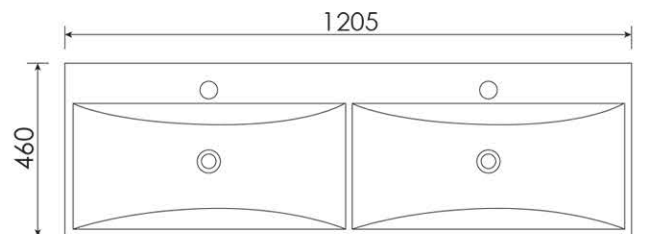

Maple 1200mm Wall Hung Vanity Unit

- Modern pink finish.
- Soft close drawers.
- Brushed brass handles.
- CE approved.
- Matching wall hung column available.

Product Dimensions

The information contained on this page was correct at date of issue. Fitting dimensions are provided as a guide only. Some variation may occur due to manufacturing tolerances. We pursue a policy of continuing improvement in design and performance of our products and so reserve the right to change specifications without prior notice. All sizes are listed as accurate as possible however they can vary slightly. Please allow a variant of approx 10-20mm on certain products.