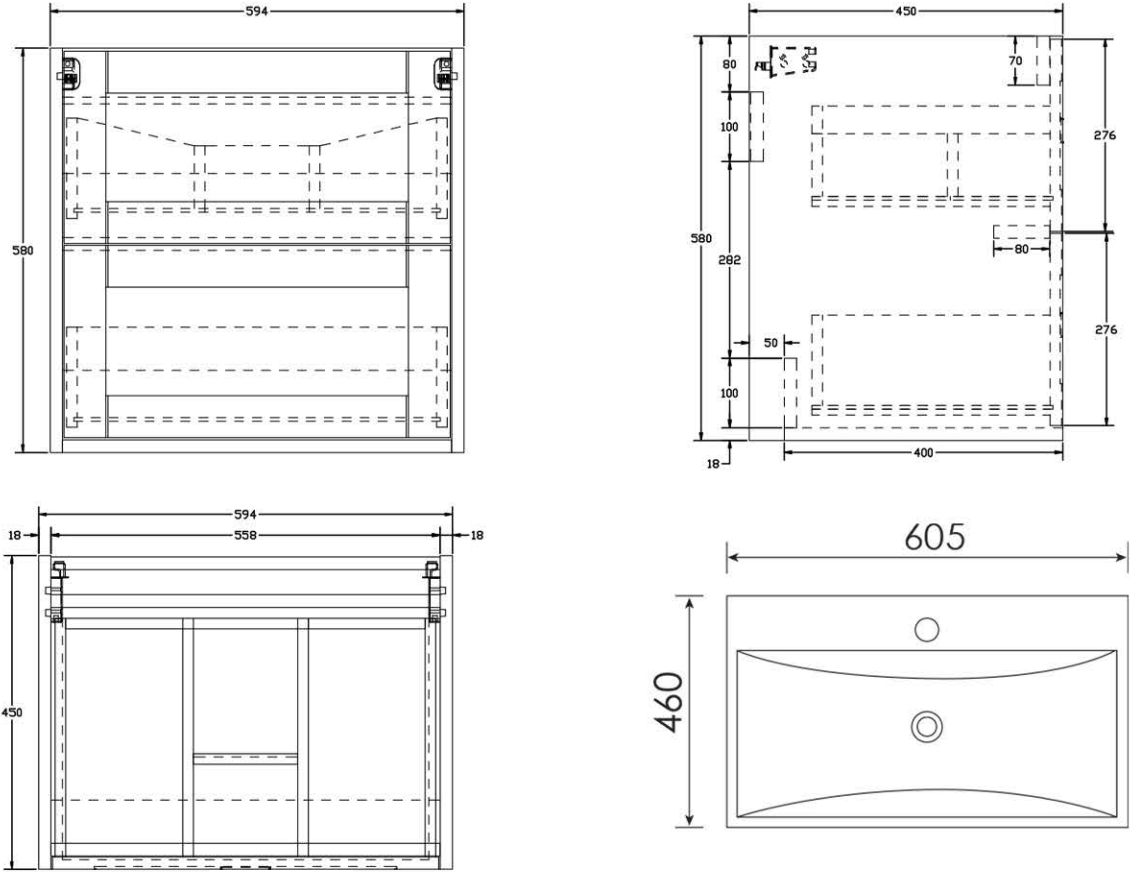

Maple 600mm Wall Hung Vanity Unit

- Modern pink finish.
- Soft close drawers.
- Brushed brass handles.
- CE approved.
- Matching wall hung column available.

Product Dimensions

The information contained on this page was correct at date of issue. Fitting dimensions are provided as a guide only. Some variation may occur due to manufacturing tolerances. We pursue a policy of continuing improvement in design and performance of our products and so reserve the right to change specifications without prior notice. All sizes are listed as accurate as possible however they can vary slightly. Please allow a variant of approx 10-20mm on certain products.