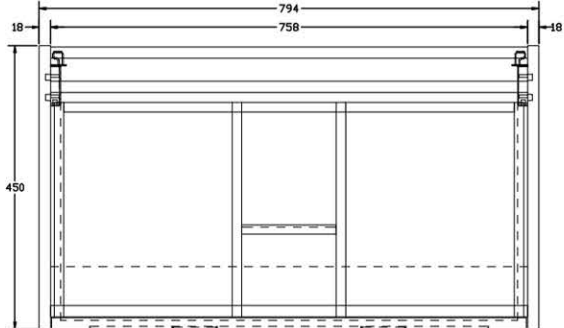

**Maple 800mm Wall Hung Vanity Unit**

- Modern pink finish.
- Soft close drawers.
- Brushed brass handles.
- CE approved.
- Matching wall hung column available.

**Product Dimensions**

The information contained on this page was correct at date of issue. Fitting dimensions are provided as a guide only. Some variation may occur due to manufacturing tolerances. We pursue a policy of continuing improvement in design and performance of our products and so reserve the right to change specifications without prior notice. All sizes are listed as accurate as possible however they can vary slightly. Please allow a variant of approx 10-20mm on certain products.