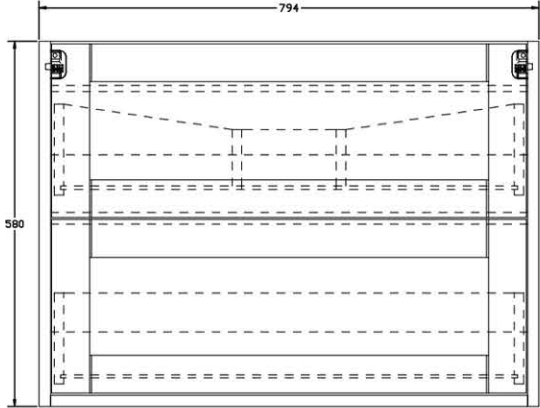

**Maple 800mm Wall Hung Vanity Unit**

- Modern pink finish.
- Soft close drawers.
- Brushed brass handles.
- CE approved.
- Matching wall hung column available.

**Product Dimensions**

The information contained on this page was correct at date of issue. Fitting dimensions are provided as a guide only. Some variation may occur due to manufacturing tolerances. We pursue a policy of continuing improvement in design and performance of our products and so reserve the right to change specifications without prior notice. All sizes are listed as accurate as possible however they can vary slightly. Please allow a variant of approx 10-20mm on certain products.