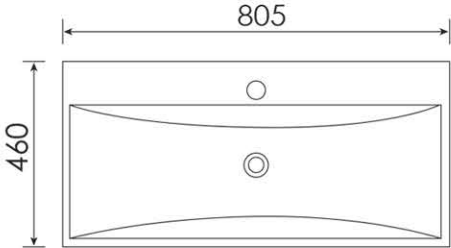

**Maple 800mm Wall Hung Vanity Unit**

- Modern pink finish.
- Soft close drawers.
- Brushed brass handles.
- CE approved.
- Matching wall hung column available.

**Product Dimensions**

The information contained on this page was correct at date of issue. Fitting dimensions are provided as a guide only. Some variation may occur due to manufacturing tolerances. We pursue a policy of continuing improvement in design and performance of our products and so reserve the right to change specifications without prior notice. All sizes are listed as accurate as possible however they can vary slightly. Please allow a variant of approx 10-20mm on certain products.