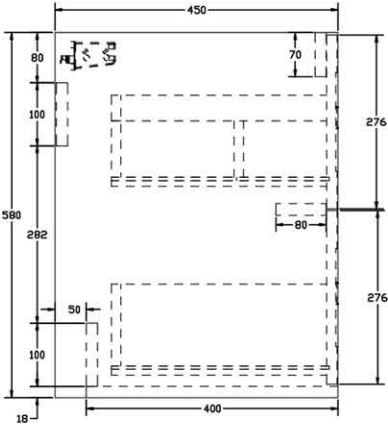

**Maple 800mm Wall Hung Vanity Unit**

- Modern pink finish.
- Soft close drawers.
- Brushed brass handles.
- CE approved.
- Matching wall hung column available.

**Product Dimensions**

The information contained on this page was correct at date of issue. Fitting dimensions are provided as a guide only. Some variation may occur due to manufacturing tolerances. We pursue a policy of continuing improvement in design and performance of our products and so reserve the right to change specifications without prior notice. All sizes are listed as accurate as possible however they can vary slightly. Please allow a variant of approx 10-20mm on certain products.