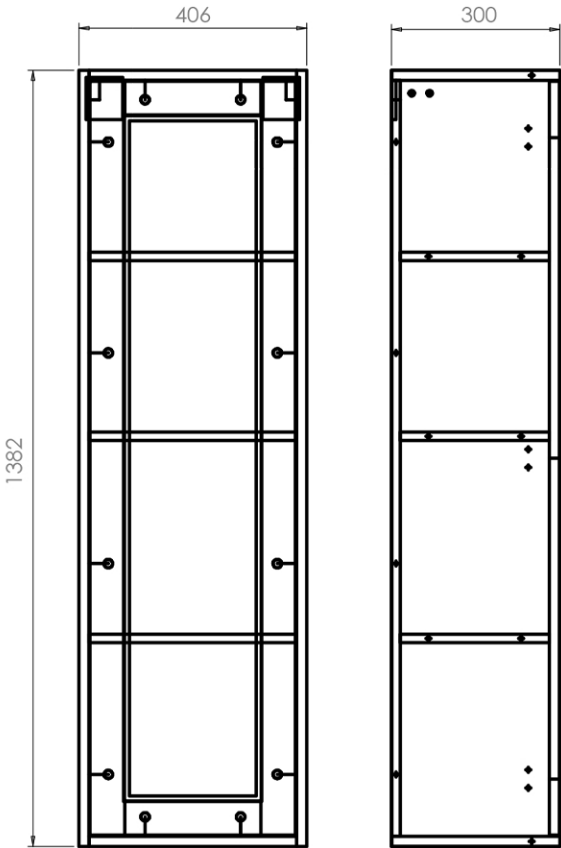

Maple Tall Boy Storage Wall Column

- Modern pink finish.
- Soft close doors.
- Brushed brass handles.
- CE approved.
- Matching wall hung vanity units available.

Product Dimensions

The information contained on this page was correct at date of issue. Fitting dimensions are provided as a guide only. Some variation may occur due to manufacturing tolerances. We pursue a policy of continuing improvement in design and performance of our products and so reserve the right to change specifications without prior notice. All sizes are listed as accurate as possible however they can vary slightly. Please allow a variant of approx 10-20mm on certain products.