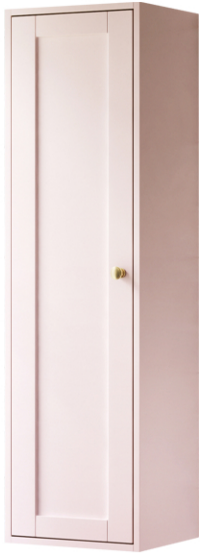

Maple Tall Boy Storage Wall Column

- Modern pink finish.
- Soft close doors.
- Brushed brass handles.
- CE approved.
- Matching wall hung vanity units available.

Product Dimensions

The information contained on this page was correct at date of issue. Fitting dimensions are provided as a guide only. Some variation may occur due to manufacturing tolerances. We pursue a policy of continuing improvement in design and performance of our products and so reserve the right to change specifications without prior notice. All sizes are listed as accurate as possible however they can vary slightly. Please allow a variant of approx 10-20mm on certain products.