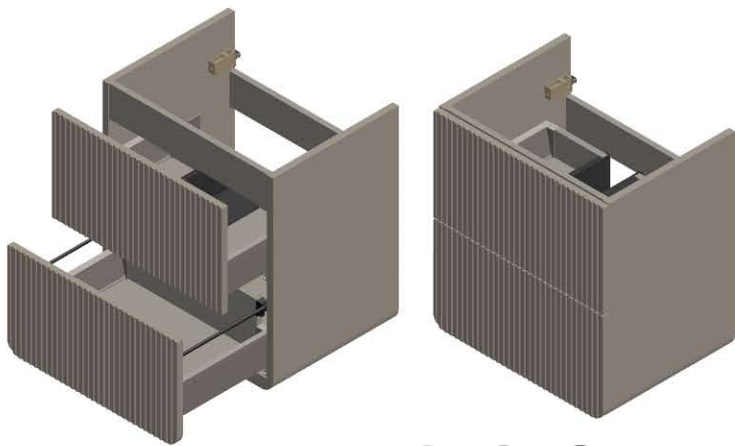

Moderno 500mm Wall Hung Vanity Unit

- 3 colour options - Taupe, Dollar Green & Imola Red
- Available with basin or countertop.
- 2 spacious storage drawers.
- Soft close drawers.
- Choice of handles - chrome, brushed brass & matt black
- CE approved.

Product Dimensions

FRONT VIEW

SIDE VIEW

Countertop Height: 20mm

Basin Height: 10mm

The information contained on this page was correct at date of issue. Fitting dimensions are provided as a guide only. Some variation may occur due to manufacturing tolerances. We pursue a policy of continuing improvement in design and performance of our products and so reserve the right to change specifications without prior notice. All sizes are listed as accurate as possible however they can vary slightly. Please allow a variant of approx 10-20mm on certain products.