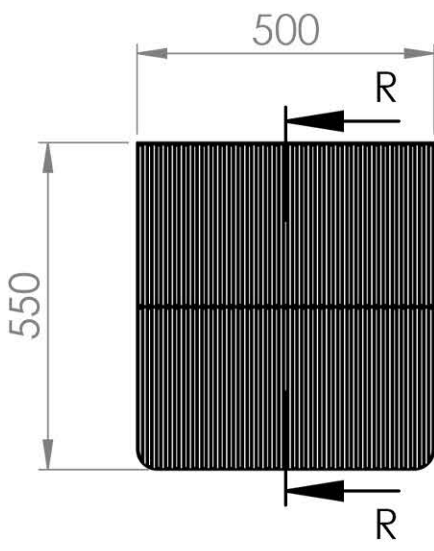

Moderno 500mm Wall Hung Vanity Unit

- 3 colour options - Taupe, Dollar Green & Imola Red
- Available with basin or countertop.
- 2 spacious storage drawers.
- Soft close drawers.
- Choice of handles - chrome, brushed brass & matt black
- CE approved.

Product Dimensions

FRONT VIEW

SIDE VIEW

Countertop Height: 20mm

Basin Height: 10mm

The information contained on this page was correct at date of issue. Fitting dimensions are provided as a guide only. Some variation may occur due to manufacturing tolerances. We pursue a policy of continuing improvement in design and performance of our products and so reserve the right to change specifications without prior notice. All sizes are listed as accurate as possible however they can vary slightly. Please allow a variant of approx 10-20mm on certain products.