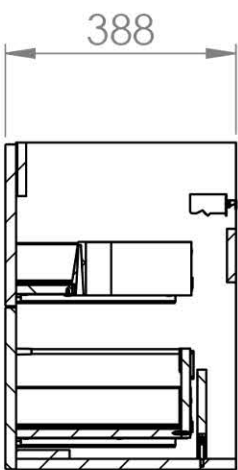

Moderno 500mm Wall Hung Vanity Unit

- 3 colour options - Taupe, Dollar Green & Imola Red
- Available with basin or countertop.
- 2 spacious storage drawers.
- Soft close drawers.
- Choice of handles - chrome, brushed brass & matt black
- CE approved.

Product Dimensions

FRONT VIEW

SIDE VIEW

Countertop Height: 20mm

Basin Height: 10mm

The information contained on this page was correct at date of issue. Fitting dimensions are provided as a guide only. Some variation may occur due to manufacturing tolerances. We pursue a policy of continuing improvement in design and performance of our products and so reserve the right to change specifications without prior notice. All sizes are listed as accurate as possible however they can vary slightly. Please allow a variant of approx 10-20mm on certain products.