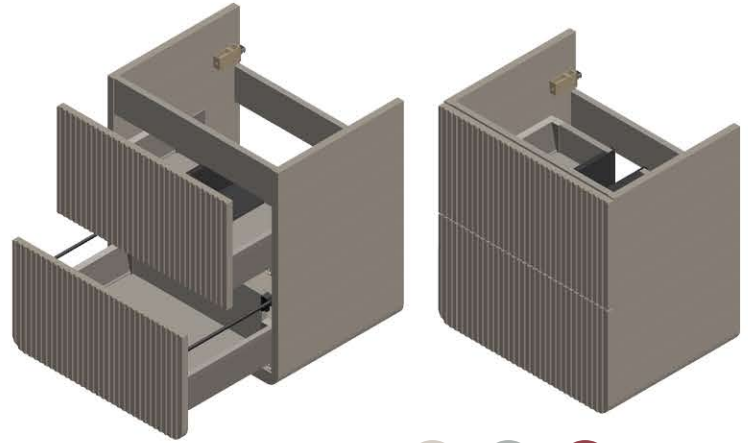

**Moderno 600mm Wall Hung Vanity Unit**

- 3 colour options - Taupe, Dollar Green & Imola Red
- Available with basin or countertop.
- 2 spacious storage drawers.
- Soft close drawers.
- Choice of handles - chrome, brushed brass & matt black
- CE approved.

Available in:

**Product Dimensions**

Countertop Height: 20mm

Basin Height: 10mm

The information contained on this page was correct at date of issue. Fitting dimensions are provided as a guide only. Some variation may occur due to manufacturing tolerances. We pursue a policy of continuing improvement in design and performance of our products and so reserve the right to change specifications without prior notice. All sizes are listed as accurate as possible however they can vary slightly. Please allow a variant of approx 10-20mm on certain products.