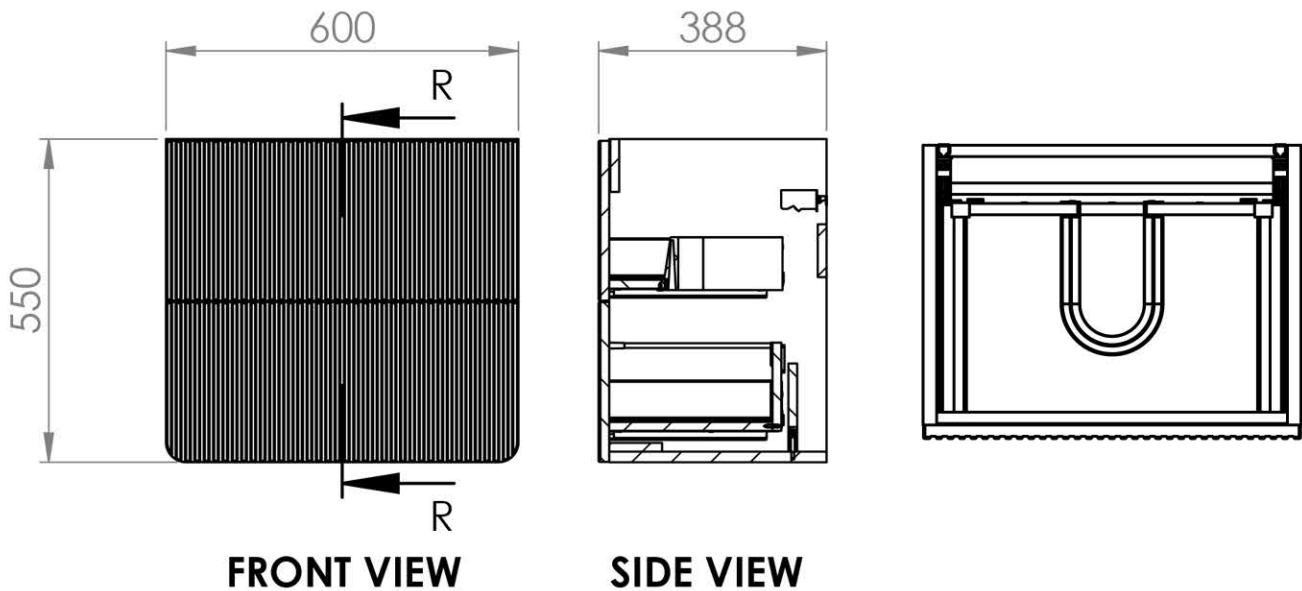

**Moderno 600mm Wall Hung Vanity Unit**

- 3 colour options - Taupe, Dollar Green & Imola Red
- Available with basin or countertop.
- 2 spacious storage drawers.
- Soft close drawers.
- Choice of handles - chrome, brushed brass & matt black
- CE approved.

Available in:

**Product Dimensions**

Countertop Height: 20mm

Basin Height: 10mm

The information contained on this page was correct at date of issue. Fitting dimensions are provided as a guide only. Some variation may occur due to manufacturing tolerances. We pursue a policy of continuing improvement in design and performance of our products and so reserve the right to change specifications without prior notice. All sizes are listed as accurate as possible however they can vary slightly. Please allow a variant of approx 10-20mm on certain products.