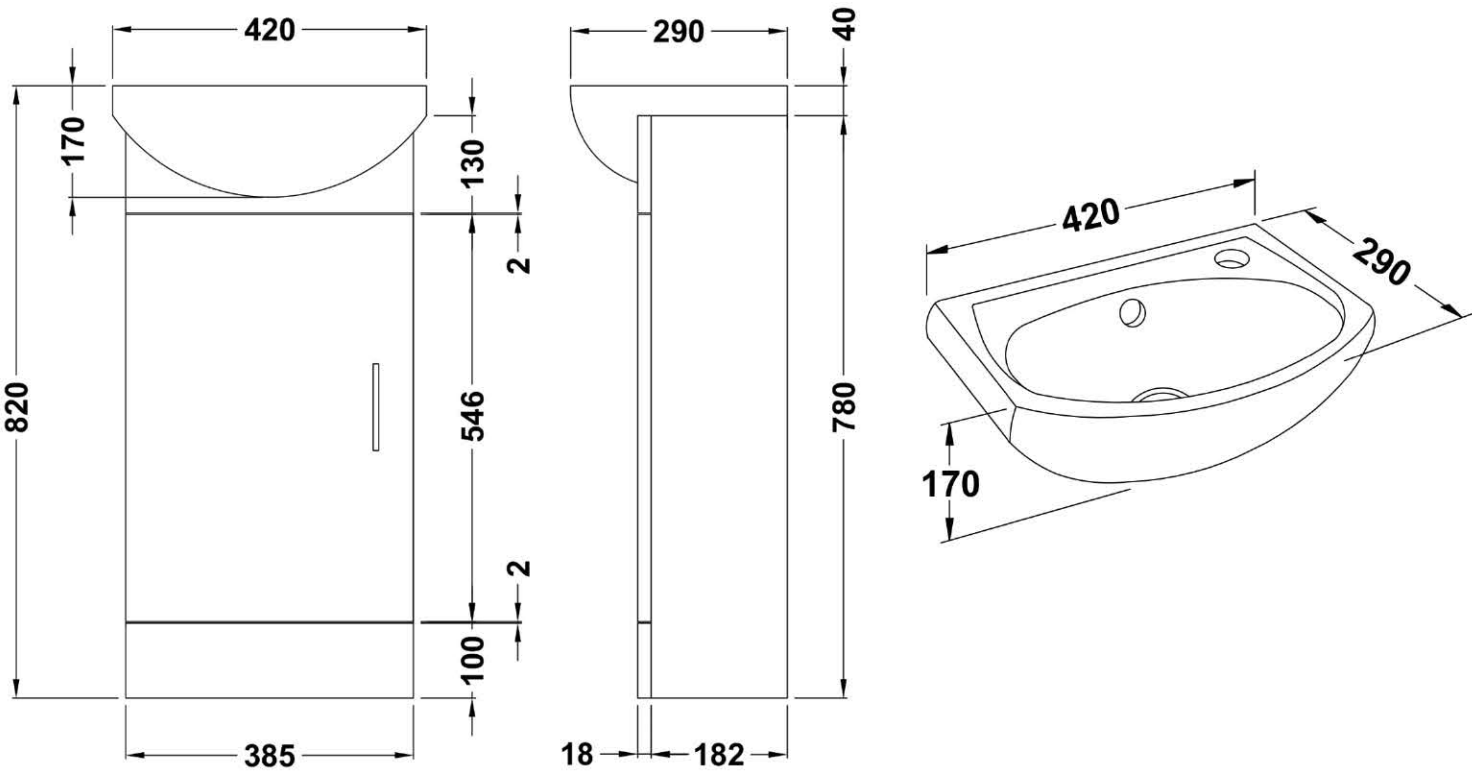

**Monaco 450mm Floorstanding Vanity Unit**

- Gloss White finish.
- Square design with bevelled edging.
- Single tap-hole vitreous china basin and chrome handles.
- Soft close drawers.
- CE approved.

**Product Dimensions**

The information contained on this page was correct at date of issue. Fitting dimensions are provided as a guide only. Some variation may occur due to manufacturing tolerances. We pursue a policy of continuing improvement in design and performance of our products and so reserve the right to change specifications without prior notice. All sizes are listed as accurate as possible however they can vary slightly. Please allow a variant of approx 10-20mm on certain products.