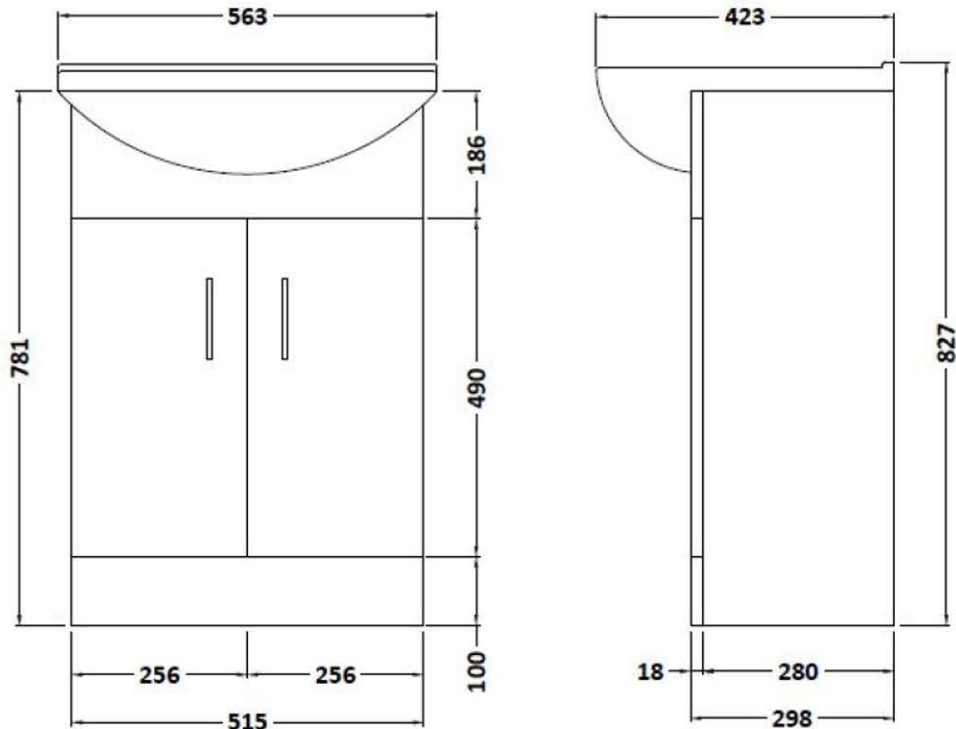

Monaco 550mm Floorstanding Vanity Unit

- Gloss White finish.
- Square design with bevelled edging.
- Single tap-hole vitreous china basin and chrome handles.
- Soft close drawers.
- CE approved.

Product Dimensions

The information contained on this page was correct at date of issue. Fitting dimensions are provided as a guide only. Some variation may occur due to manufacturing tolerances. We pursue a policy of continuing improvement in design and performance of our products and so reserve the right to change specifications without prior notice. All sizes are listed as accurate as possible however they can vary slightly. Please allow a variant of approx 10-20mm on certain products.