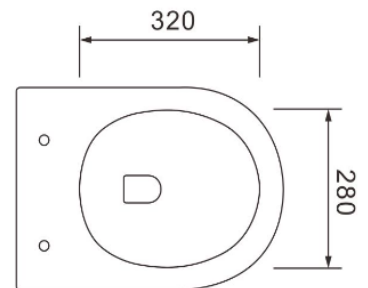

Product Information

Mount	Wall Hung
Colour	Black
Product Type	Contemporary
Material	Ceramic
Certification	CE approved
Flushing	Rimless
Warranty	10 years

Product Dimensions

The information contained on this page was correct at date of issue. Fitting dimensions are provided as a guide only. Some variation may occur due to manufacturing tolerances. We pursue a policy of continuing improvement in design and performance of our products and so reserve the right to change specifications without prior notice.

All sizes are listed as accurate as possible however they can vary slightly. Please allow a variant of approx 10-20mm on certain products.