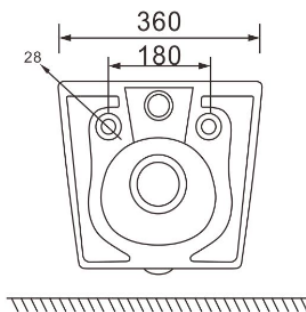

Product Information

Mount	Wall Hung
Colour	Black
Product Type	Contemporary
Material	Ceramic
Certification	CE approved
Flushing	Rimless
Warranty	10 years

Product Dimensions

The information contained on this page was correct at date of issue. Fitting dimensions are provided as a guide only. Some variation may occur due to manufacturing tolerances. We pursue a policy of continuing improvement in design and performance of our products and so reserve the right to change specifications without prior notice.

All sizes are listed as accurate as possible however they can vary slightly. Please allow a variant of approx 10-20mm on certain products.