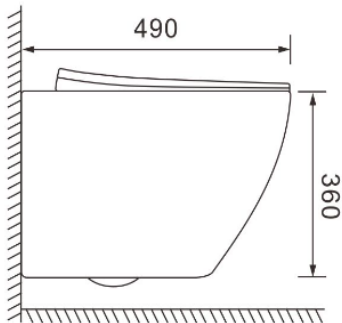

Product Information

Mount	Wall Hung
Colour	Black
Product Type	Contemporary
Material	Ceramic
Certification	CE approved
Flushing	Rimless
Warranty	10 years

Product Dimensions

The information contained on this page was correct at date of issue. Fitting dimensions are provided as a guide only. Some variation may occur due to manufacturing tolerances. We pursue a policy of continuing improvement in design and performance of our products and so reserve the right to change specifications without prior notice.

All sizes are listed as accurate as possible however they can vary slightly. Please allow a variant of approx 10-20mm on certain products.