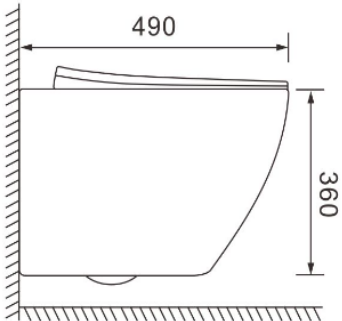

Product Information

Mount	Wall Hung
Colour	White
Product Type	Contemporary
Material	Ceramic
Certification	CE approved
Flushing	Rimless
Warranty	10 years

Product Dimensions

The information contained on this page was correct at date of issue. Fitting dimensions are provided as a guide only. Some variation may occur due to manufacturing tolerances. We pursue a policy of continuing improvement in design and performance of our products and so reserve the right to change specifications without prior notice.

All sizes are listed as accurate as possible however they can vary slightly. Please allow a variant of approx 10-20mm on certain products.