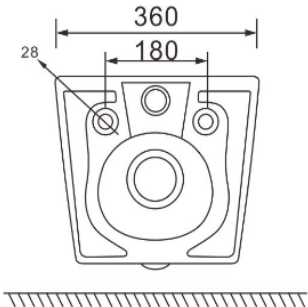

Product Information

Mount	Wall Hung
Colour	White
Product Type	Contemporary
Material	Ceramic
Certification	CE approved
Flushing	Rimless
Warranty	10 years

Product Dimensions

The information contained on this page was correct at date of issue. Fitting dimensions are provided as a guide only. Some variation may occur due to manufacturing tolerances. We pursue a policy of continuing improvement in design and performance of our products and so reserve the right to change specifications without prior notice.

All sizes are listed as accurate as possible however they can vary slightly. Please allow a variant of approx 10-20mm on certain products.