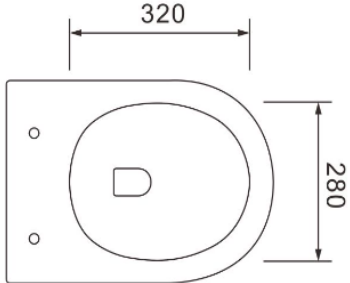

Product Information

Mount	Wall Hung
Colour	White
Product Type	Contemporary
Material	Ceramic
Certification	CE approved
Flushing	Rimless
Warranty	10 years

Product Dimensions

The information contained on this page was correct at date of issue. Fitting dimensions are provided as a guide only. Some variation may occur due to manufacturing tolerances. We pursue a policy of continuing improvement in design and performance of our products and so reserve the right to change specifications without prior notice.

All sizes are listed as accurate as possible however they can vary slightly. Please allow a variant of approx 10-20mm on certain products.