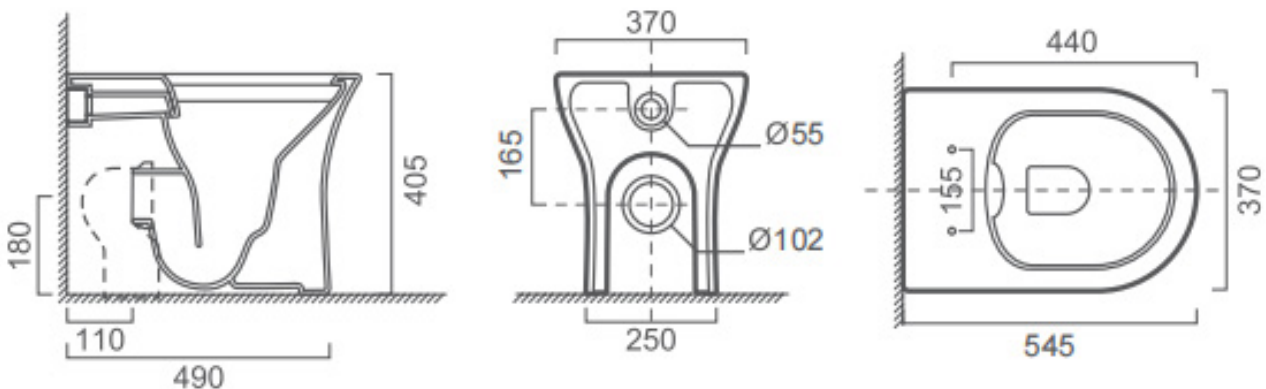

Product Information

Mount	Back To Wall
Colour	White
Product Type	Contemporary
Material	Ceramic
Certification	CE approved
Flushing	Rimless
Warranty	10 years

Product Dimensions

The information contained on this page was correct at date of issue. Fitting dimensions are provided as a guide only. Some variation may occur due to manufacturing tolerances. We pursue a policy of continuing improvement in design and performance of our products and so reserve the right to change specifications without prior notice.

All sizes are listed as accurate as possible however they can vary slightly. Please allow a variant of approx 10-20mm on certain products.