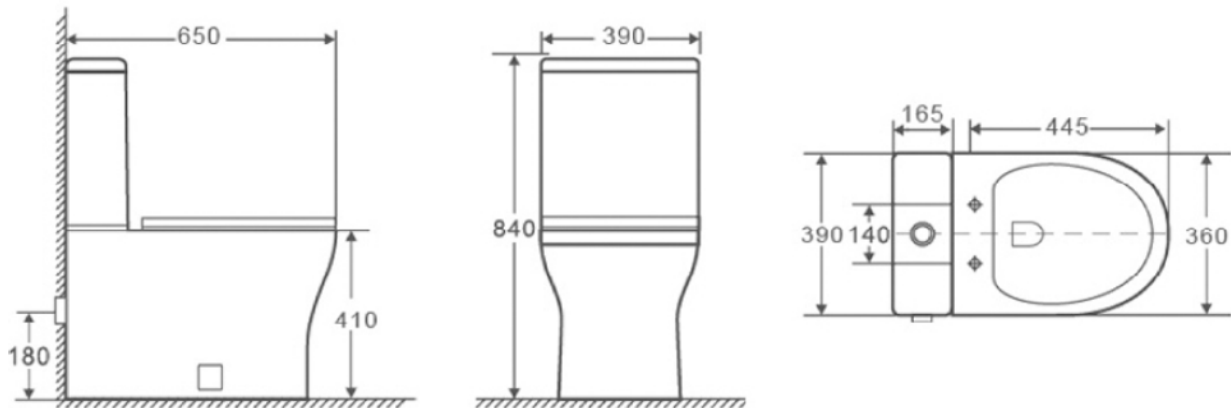

Product Information

Mount	Close Coupled
Type	Fully Shrouded
Height	Standard
Colour	Black
Product Type	Contemporary
Material	Ceramic
Certification	CE approved
Flushing	Rimless
Warranty	10 years

Product Dimensions

All sizes are listed as accurate as possible however they can vary slightly. Please allow a variant of approx 10-20mm on certain products.