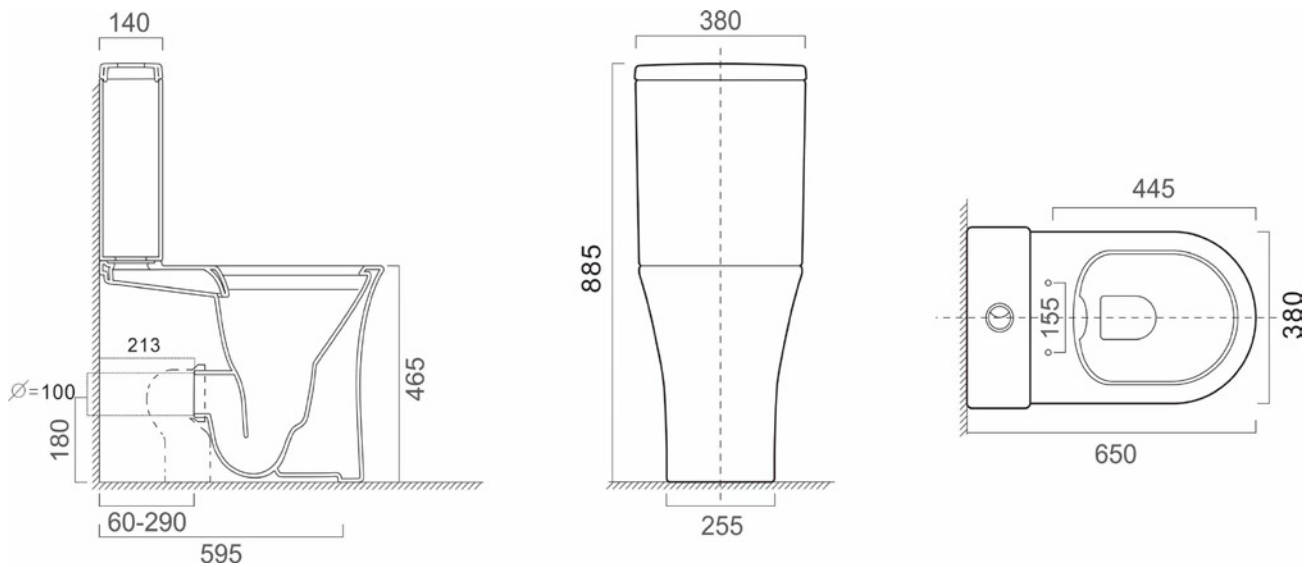

Product Information

Mount	Close Coupled
Type	Fully Shrouded
Height	Comfort Height
Colour	White
Product Type	Contemporary
Material	Ceramic
Certification	CE approved
Flushing	Rimless
Warranty	10 years

Product Dimensions

The information contained on this page was correct at date of issue. Fitting dimensions are provided as a guide only. Some variation may occur due to manufacturing tolerances. We pursue a policy of continuing improvement in design and performance of our products and so reserve the right to change specifications without prior notice.

All sizes are listed as accurate as possible however they can vary slightly. Please allow a variant of approx 10-20mm on certain products.