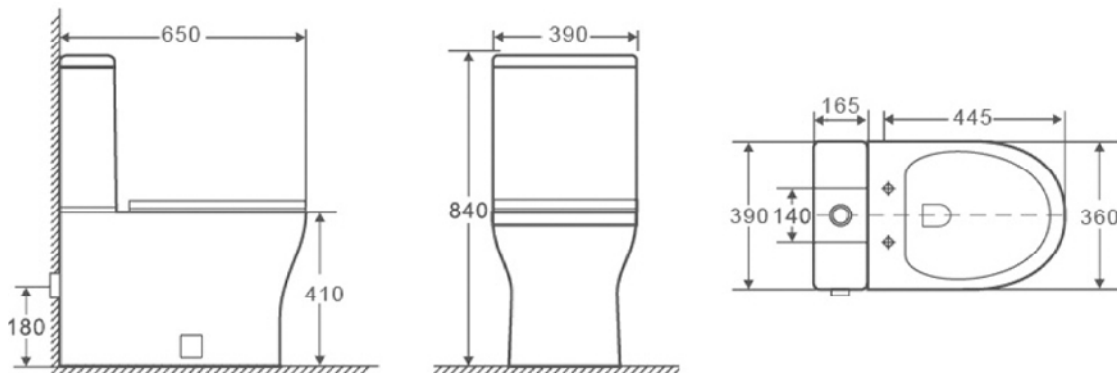

Product Information

Mount	Close Coupled- Fully Shrouded
Colour	White
Product Type	Contemporary
Material	Ceramic
Certification	CE approved
Flushing	Rimless
Warranty	10 years

Product Dimensions

The information contained on this page was correct at date of issue. Fitting dimensions are provided as a guide only. Some variation may occur due to manufacturing tolerances. We pursue a policy of continuing improvement in design and performance of our products and so reserve the right to change specifications without prior notice.

All sizes are listed as accurate as possible however they can vary slightly. Please allow a variant of approx 10-20mm on certain products.