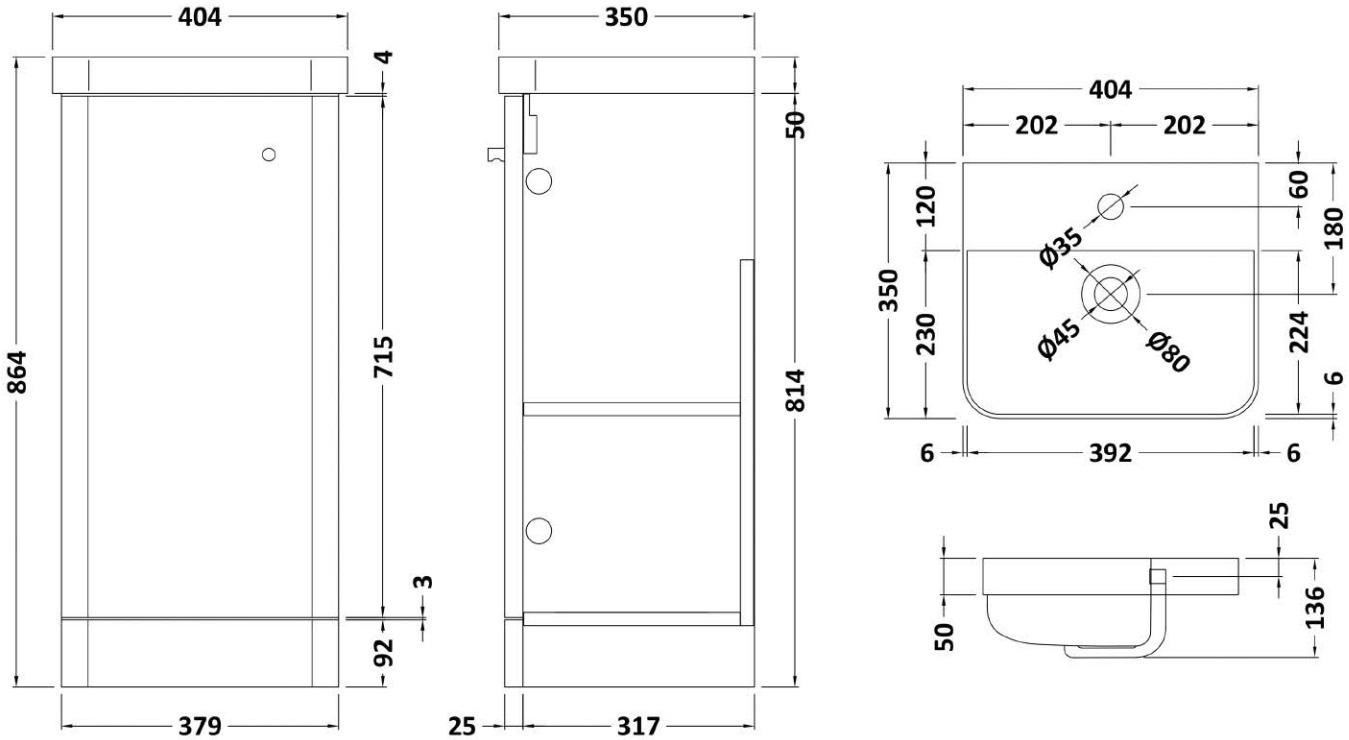

Wisdom 400mm Floorstanding Vanity Unit

- 2 colour options - white & anthracite
- 3 handle choices - chrome, brushed brass & matt black.
- Compact size
- Soft close drawers.
- CE approved.

Product Dimensions

The information contained on this page was correct at date of issue. Fitting dimensions are provided as a guide only. Some variation may occur due to manufacturing tolerances. We pursue a policy of continuing improvement in design and performance of our products and so reserve the right to change specifications without prior notice. All sizes are listed as accurate as possible however they can vary slightly. Please allow a variant of approx 10-20mm on certain products.