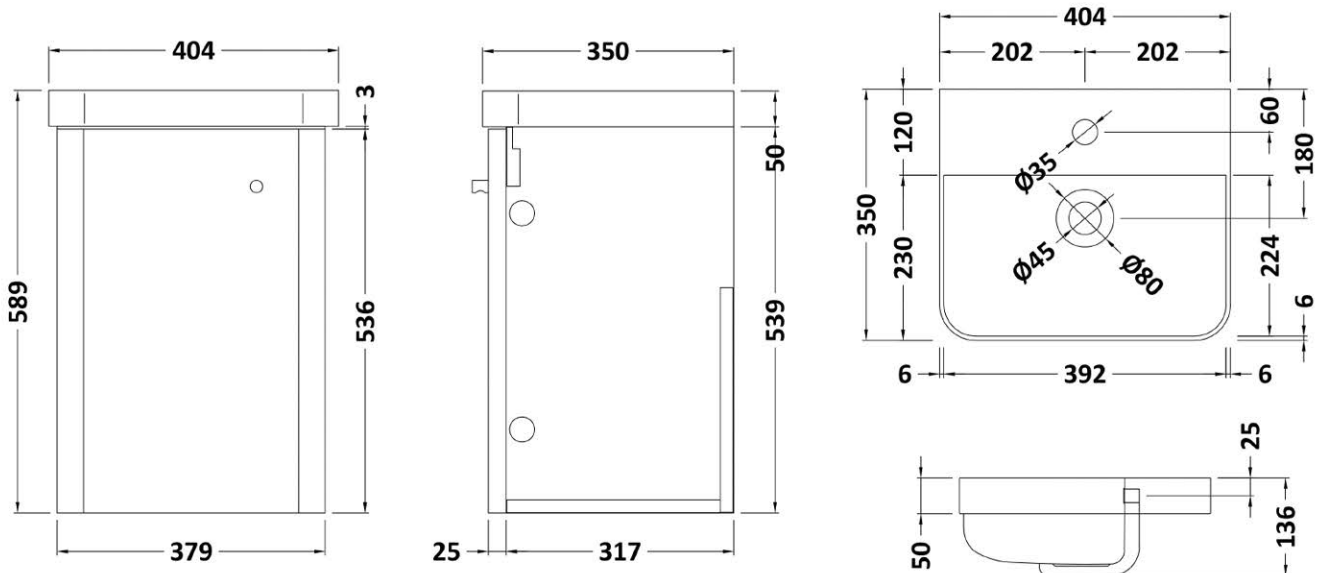

Wisdom 400mm Wall Hung Vanity Unit

- 2 colour options - white & anthracite
- 3 handle choices - chrome, brushed brass & matt black.
- Compact size
- Soft close drawers.
- CE approved.

Product Dimensions

The information contained on this page was correct at date of issue. Fitting dimensions are provided as a guide only. Some variation may occur due to manufacturing tolerances. We pursue a policy of continuing improvement in design and performance of our products and reserve the right to change specifications without prior notice. All sizes are listed as accurate as possible however they can vary slightly. Please allow a variant of approx 10-20mm on certain products.