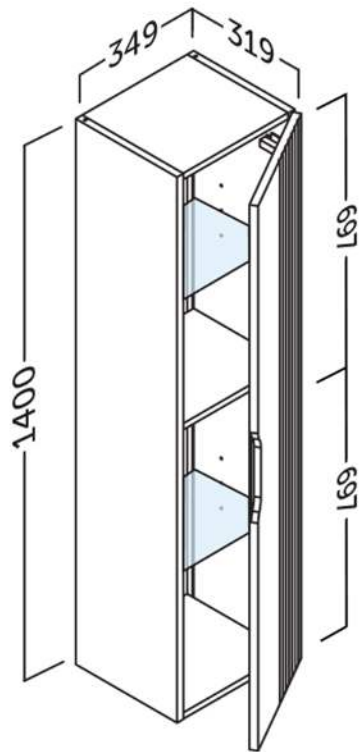

Product Dimensions

The information contained on this page was correct at date of issue. Fitting dimensions are provided as a guide only. Some variation may occur due to manufacturing tolerances. We pursue a policy of continuing improvement in design and performance of our products and so reserve the right to change specifications without prior notice. All sizes are listed as accurate as possible however they can vary slightly. Please allow a variant of approx 10-20mm on certain products.

Aria 800mm Wall Hung Vanity Unit

- 3 colour options - Vermont Blue, Figi Green & Vagar Grey.
- Available with basin or countertop.
- 2 spacious storage drawers.
- Soft close drawers.
- Modern concealed handle design.
- CE approved.

Product Dimensions

The glass shelf can change the position +/- 64 mm.

The information contained on this page was correct at date of issue. Fitting dimensions are provided as a guide only. Some variation may occur due to manufacturing tolerances. We pursue a policy of continuing improvement in design and performance of our products and so reserve the right to change specifications without prior notice. All sizes are listed as accurate as possible however they can vary slightly. Please allow a variant of approx 10-20mm on certain products.