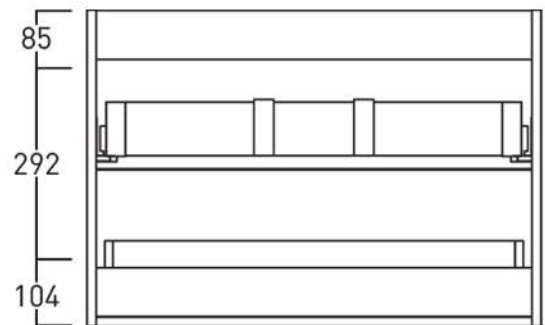

Product Dimensions

The information contained on this page was correct at date of issue. Fitting dimensions are provided as a guide only. Some variation may occur due to manufacturing tolerances. We pursue a policy of continuing improvement in design and performance of our products and so reserve the right to change specifications without prior notice. All sizes are listed as accurate as possible however they can vary slightly. Please allow a variant of approx 10-20mm on certain products.

Aria 800mm Wall Hung Vanity Unit

- 3 colour options - Vermont Blue, Figi Green & Vagar Grey.
- Available with basin or countertop.
- 2 spacious storage drawers.
- Soft close drawers.
- Modern concealed handle design.
- CE approved.

Product Dimensions

The glass shelf can change the position +/- 64 mm.

The information contained on this page was correct at date of issue. Fitting dimensions are provided as a guide only. Some variation may occur due to manufacturing tolerances. We pursue a policy of continuing improvement in design and performance of our products and so reserve the right to change specifications without prior notice. All sizes are listed as accurate as possible however they can vary slightly. Please allow a variant of approx 10-20mm on certain products.