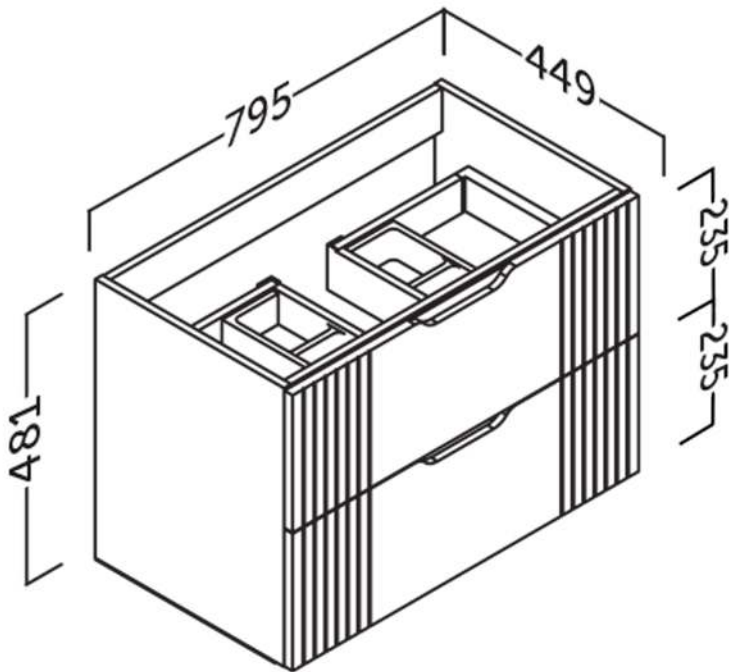

Product Dimensions

The information contained on this page was correct at date of issue. Fitting dimensions are provided as a guide only. Some variation may occur due to manufacturing tolerances. We pursue a policy of continuing improvement in design and performance of our products and so reserve the right to change specifications without prior notice. All sizes are listed as accurate as possible however they can vary slightly. Please allow a variant of approx 10-20mm on certain products.

Aria 800mm Wall Hung Vanity Unit

- 3 colour options - Vermont Blue, Figi Green & Vagar Grey.
- Available with basin or countertop.
- 2 spacious storage drawers.
- Soft close drawers.
- Modern concealed handle design.
- CE approved.

Product Dimensions

The glass shelf can change the position +/- 64 mm.

The information contained on this page was correct at date of issue. Fitting dimensions are provided as a guide only. Some variation may occur due to manufacturing tolerances. We pursue a policy of continuing improvement in design and performance of our products and so reserve the right to change specifications without prior notice. All sizes are listed as accurate as possible however they can vary slightly. Please allow a variant of approx 10-20mm on certain products.