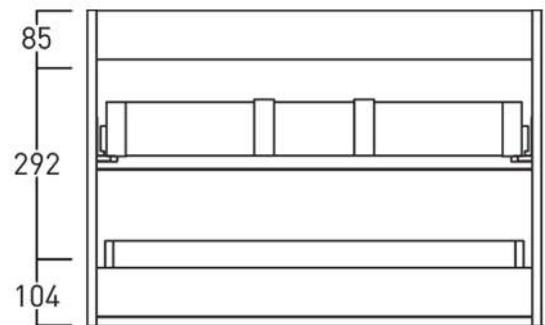

Atti
Innovational Bathrooms

ARIA
Bathroom Furniture

www.attibathrooms.com

Aria 600mm Wall Hung Vanity Unit

- 3 colour options - Vermont Blue, Figi Green & Vagar Grey.
- Available with basin or countertop.
- 2 spacious storage drawers.
- Soft close drawers.
- Modern concealed handle design.
- CE approved.

Product Dimensions

The information contained on this page was correct at date of issue. Fitting dimensions are provided as a guide only. Some variation may occur due to manufacturing tolerances. We pursue a policy of continuing improvement in design and performance of our products and so reserve the right to change specifications without prior notice. All sizes are listed as accurate as possible however they can vary slightly. Please allow a variant of approx 10-20mm on certain products.

Product Dimensions

The glass shelf can change the position +/- 64 mm.

The information contained on this page was correct at date of issue. Fitting dimensions are provided as a guide only. Some variation may occur due to manufacturing tolerances. We pursue a policy of continuing improvement in design and performance of our products and so reserve the right to change specifications without prior notice. All sizes are listed as accurate as possible however they can vary slightly. Please allow a variant of approx 10-20mm on certain products.