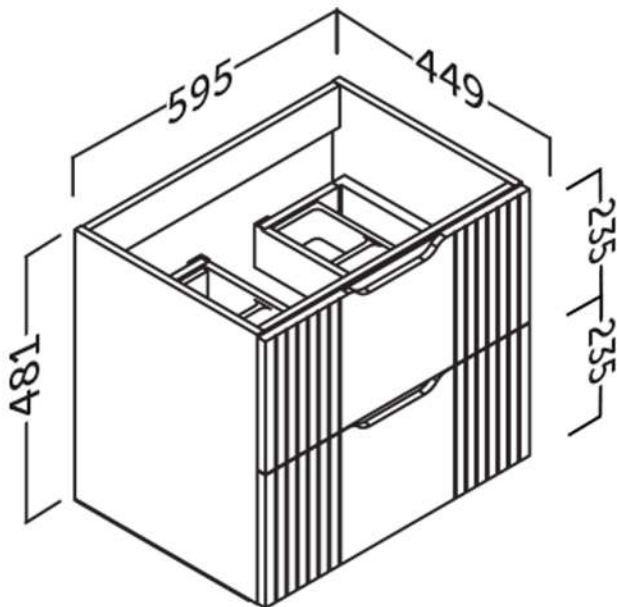

Atti
Innovational Bathrooms

ARIA
Bathroom Furniture

www.attibathrooms.com

Aria 600mm Wall Hung Vanity Unit

- 3 colour options - Vermont Blue, Figi Green & Vagar Grey.
- Available with basin or countertop.
- 2 spacious storage drawers.
- Soft close drawers.
- Modern concealed handle design.
- CE approved.

Product Dimensions

The information contained on this page was correct at date of issue. Fitting dimensions are provided as a guide only. Some variation may occur due to manufacturing tolerances. We pursue a policy of continuing improvement in design and performance of our products and so reserve the right to change specifications without prior notice. All sizes are listed as accurate as possible however they can vary slightly. Please allow a variant of approx 10-20mm on certain products.

Product Dimensions

The glass shelf can change the position +/- 64 mm.

The information contained on this page was correct at date of issue. Fitting dimensions are provided as a guide only. Some variation may occur due to manufacturing tolerances. We pursue a policy of continuing improvement in design and performance of our products and so reserve the right to change specifications without prior notice. All sizes are listed as accurate as possible however they can vary slightly. Please allow a variant of approx 10-20mm on certain products.