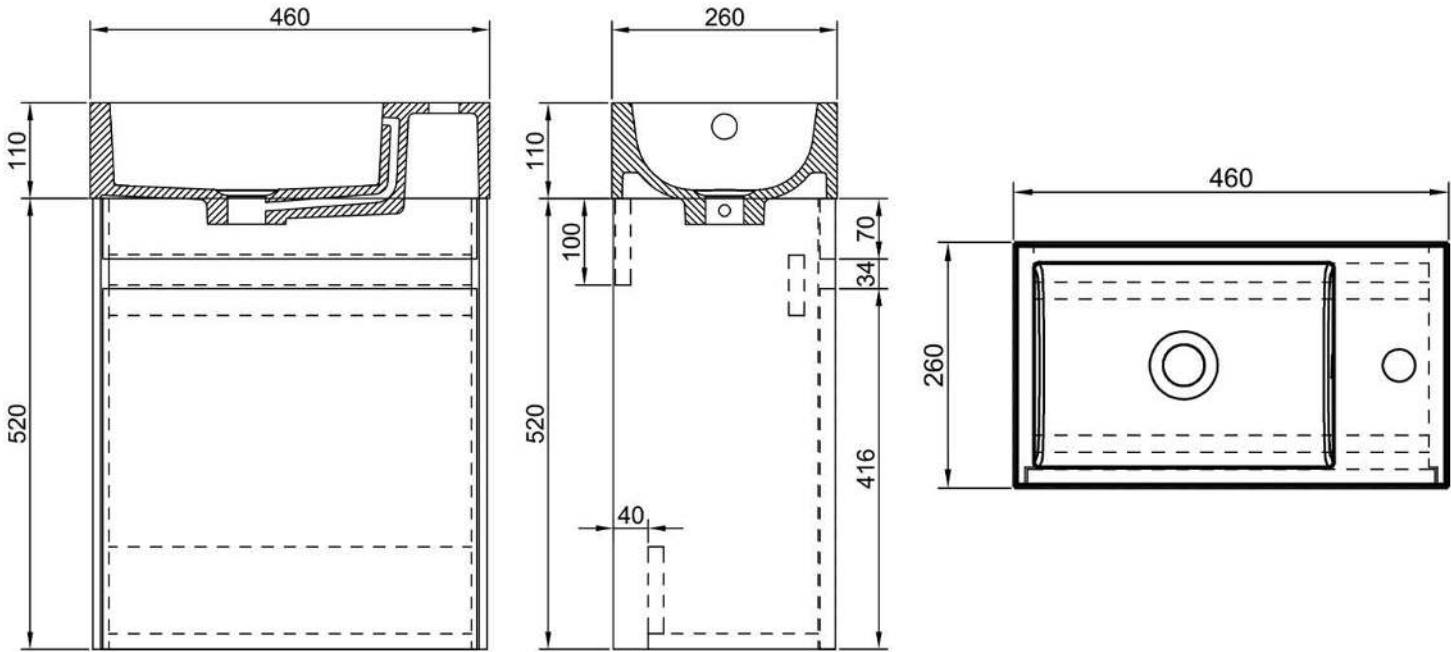

Product Dimensions

The information contained on this page was correct at date of issue. Fitting dimensions are provided as a guide only. Some variation may occur due to manufacturing tolerances. We pursue a policy of continuing improvement in design and performance of our products and so reserve the right to change specifications without prior notice. All sizes are listed as accurate as possible however they can vary slightly. Please allow a variant of approx 10-20mm on certain products.

Benni 400mm Wall Hung Vanity Unit

- Universal basin.
- Compact design ideal for smaller bathrooms.
- Concealed drawer handles.
- Soft close drawers.
- CE approved.

Product Dimensions

The information contained on this page was correct at date of issue. Fitting dimensions are provided as a guide only. Some variation may occur due to manufacturing tolerances. We pursue a policy of continuing improvement in design and performance of our products and so reserve the right to change specifications without prior notice. All sizes are listed as accurate as possible however they can vary slightly. Please allow a variant of approx 10-20mm on certain products.