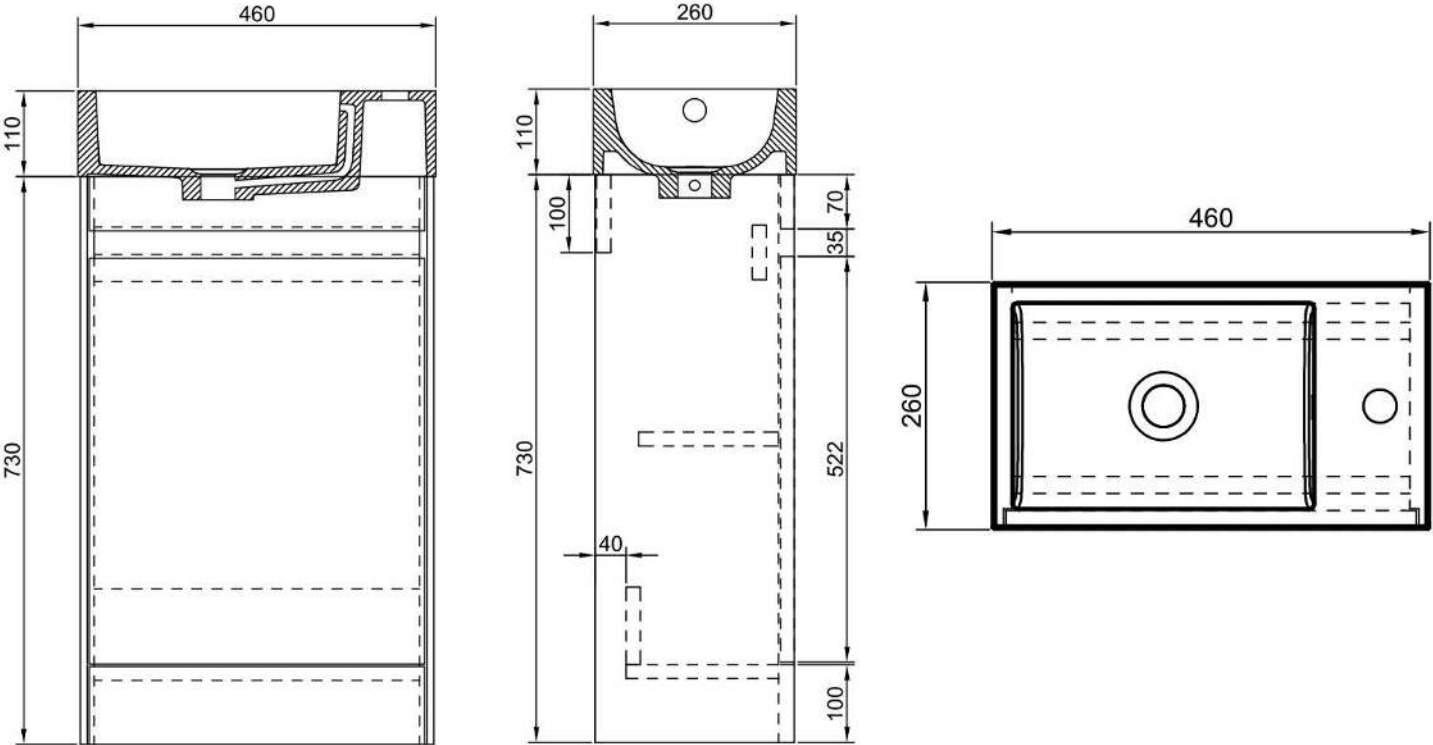

Atti
Innovational Bathrooms

BENNI
Bathroom Furniture

www.attibathrooms.com

Benni 400mm Floorstanding Vanity Unit

- Universal basin.
- Compact design ideal for smaller bathrooms.
- Concealed drawer handles.
- Soft close drawers.
- CE approved.

Product Dimensions

The information contained on this page was correct at date of issue. Fitting dimensions are provided as a guide only. Some variation may occur due to manufacturing tolerances. We pursue a policy of continuing improvement in design and performance of our products and so reserve the right to change specifications without prior notice. All sizes are listed as accurate as possible however they can vary slightly. Please allow a variant of approx 10-20mm on certain products.

Benni 400mm Wall Hung Vanity Unit

- Universal basin.
- Compact design ideal for smaller bathrooms.
- Concealed drawer handles.
- Soft close drawers.
- CE approved.

Product Dimensions

The information contained on this page was correct at date of issue. Fitting dimensions are provided as a guide only. Some variation may occur due to manufacturing tolerances. We pursue a policy of continuing improvement in design and performance of our products and so reserve the right to change specifications without prior notice. All sizes are listed as accurate as possible however they can vary slightly. Please allow a variant of approx 10-20mm on certain products.